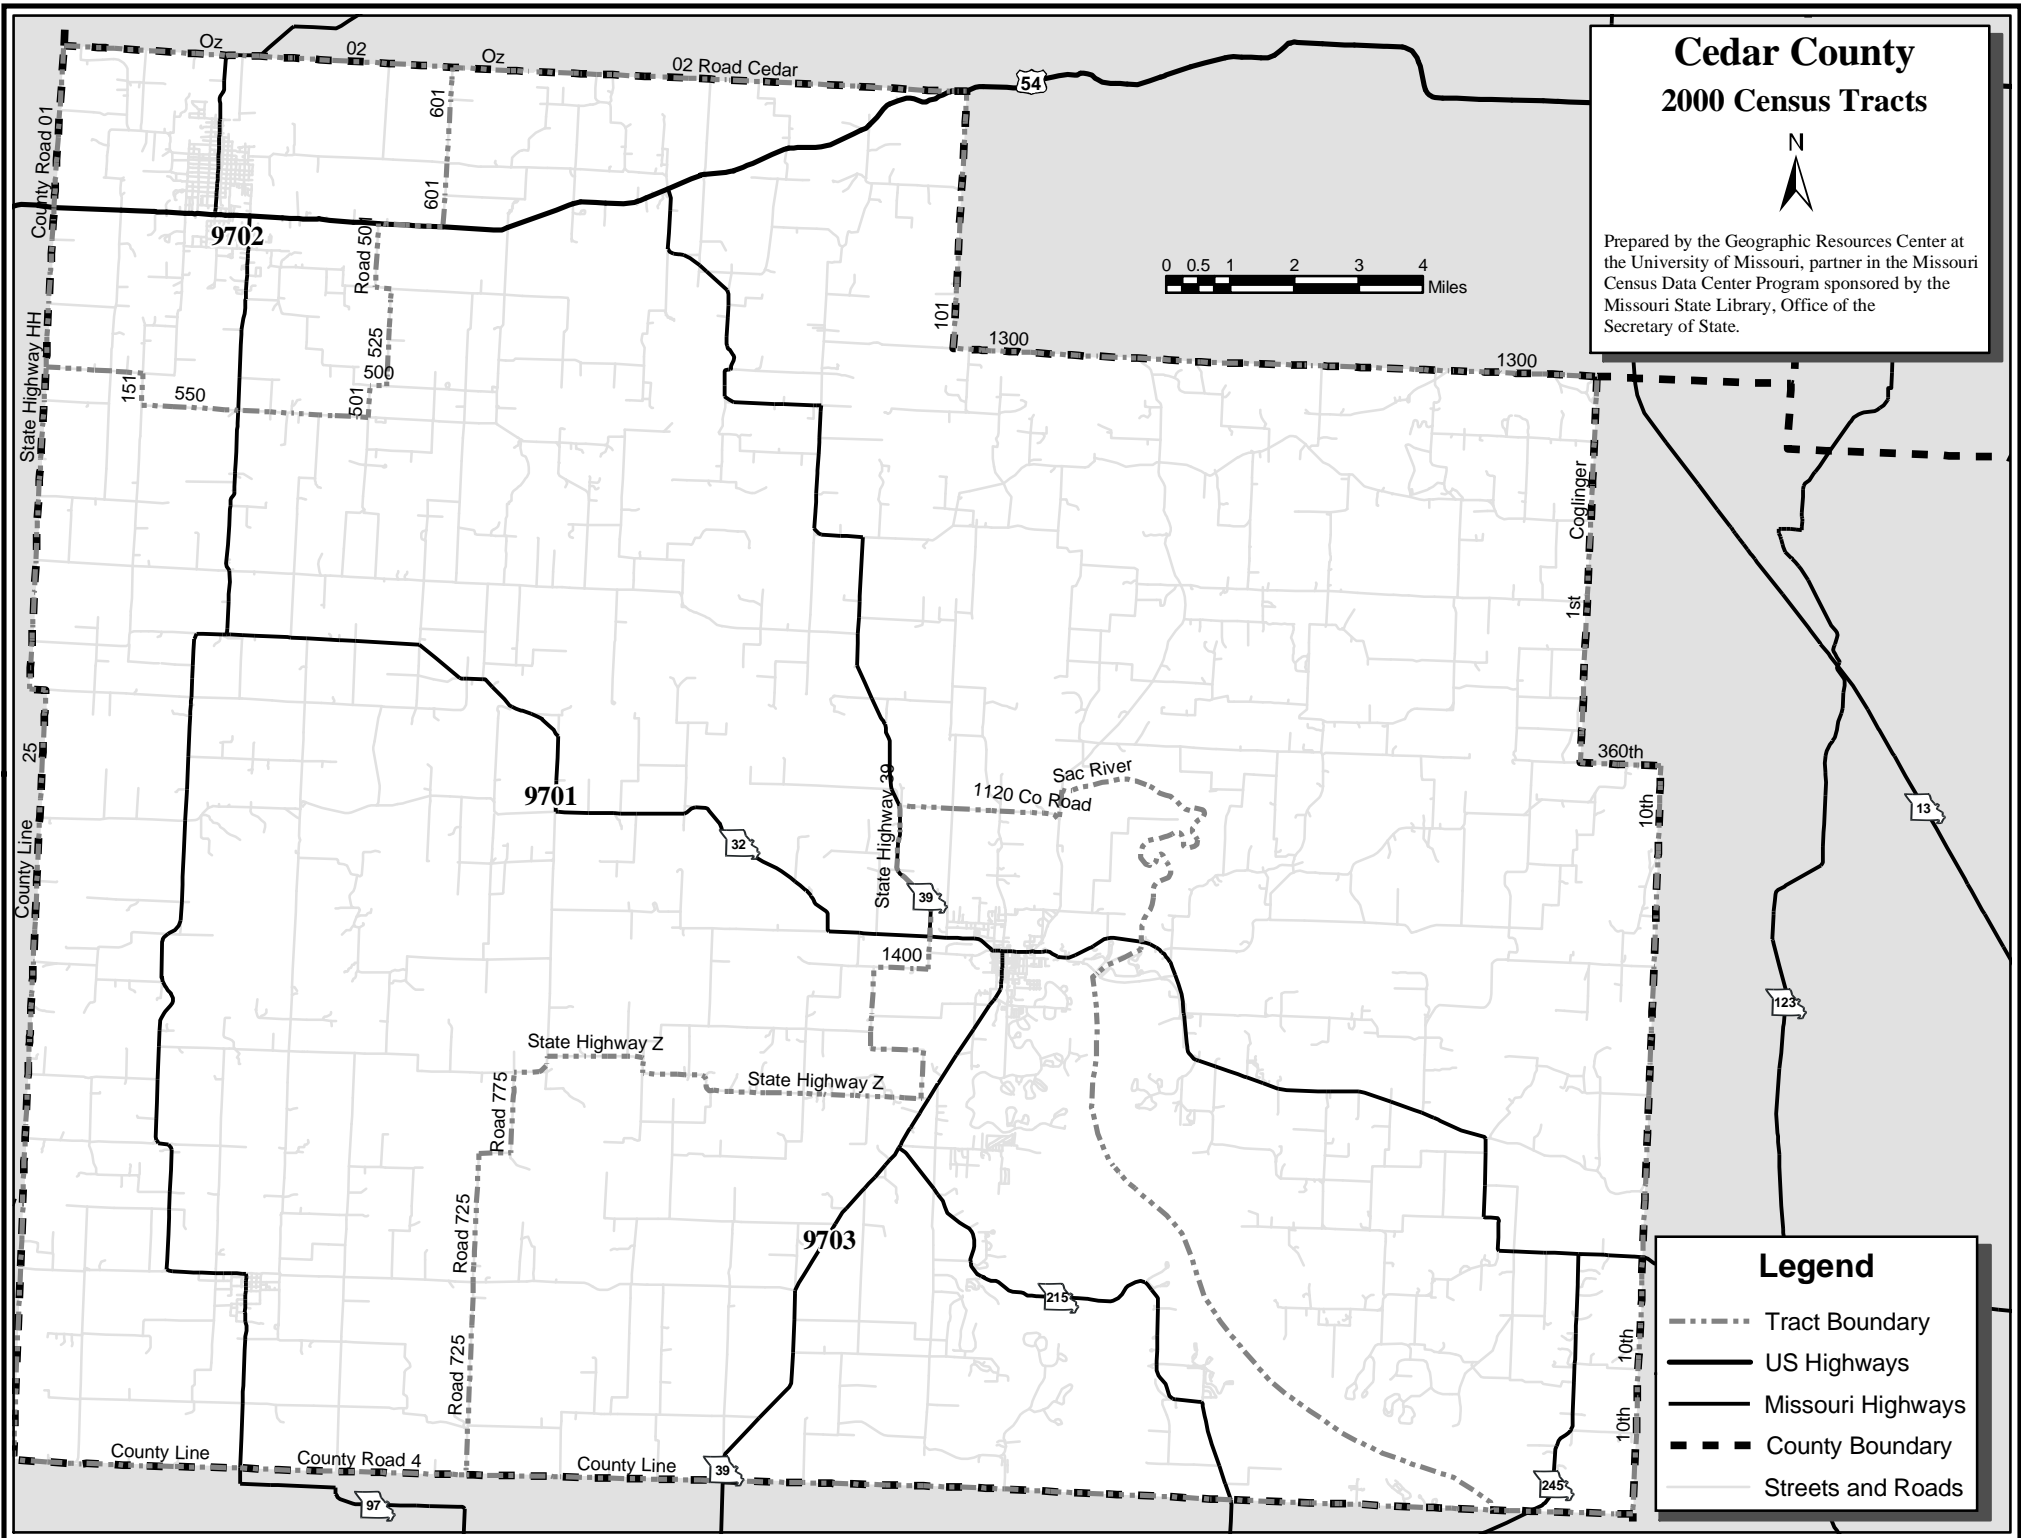

Cedar County

2000 Census Tracts

Prepared by the Geographic Resources Center at the University of Missouri, partner in the Missouri Census Data Center Program sponsored by the Missouri State Library, Office of the Secretary of State.

Legend

- Tract Boundary
- US Highways
- Missouri Highways
- - - - County Boundary
- Streets and Roads