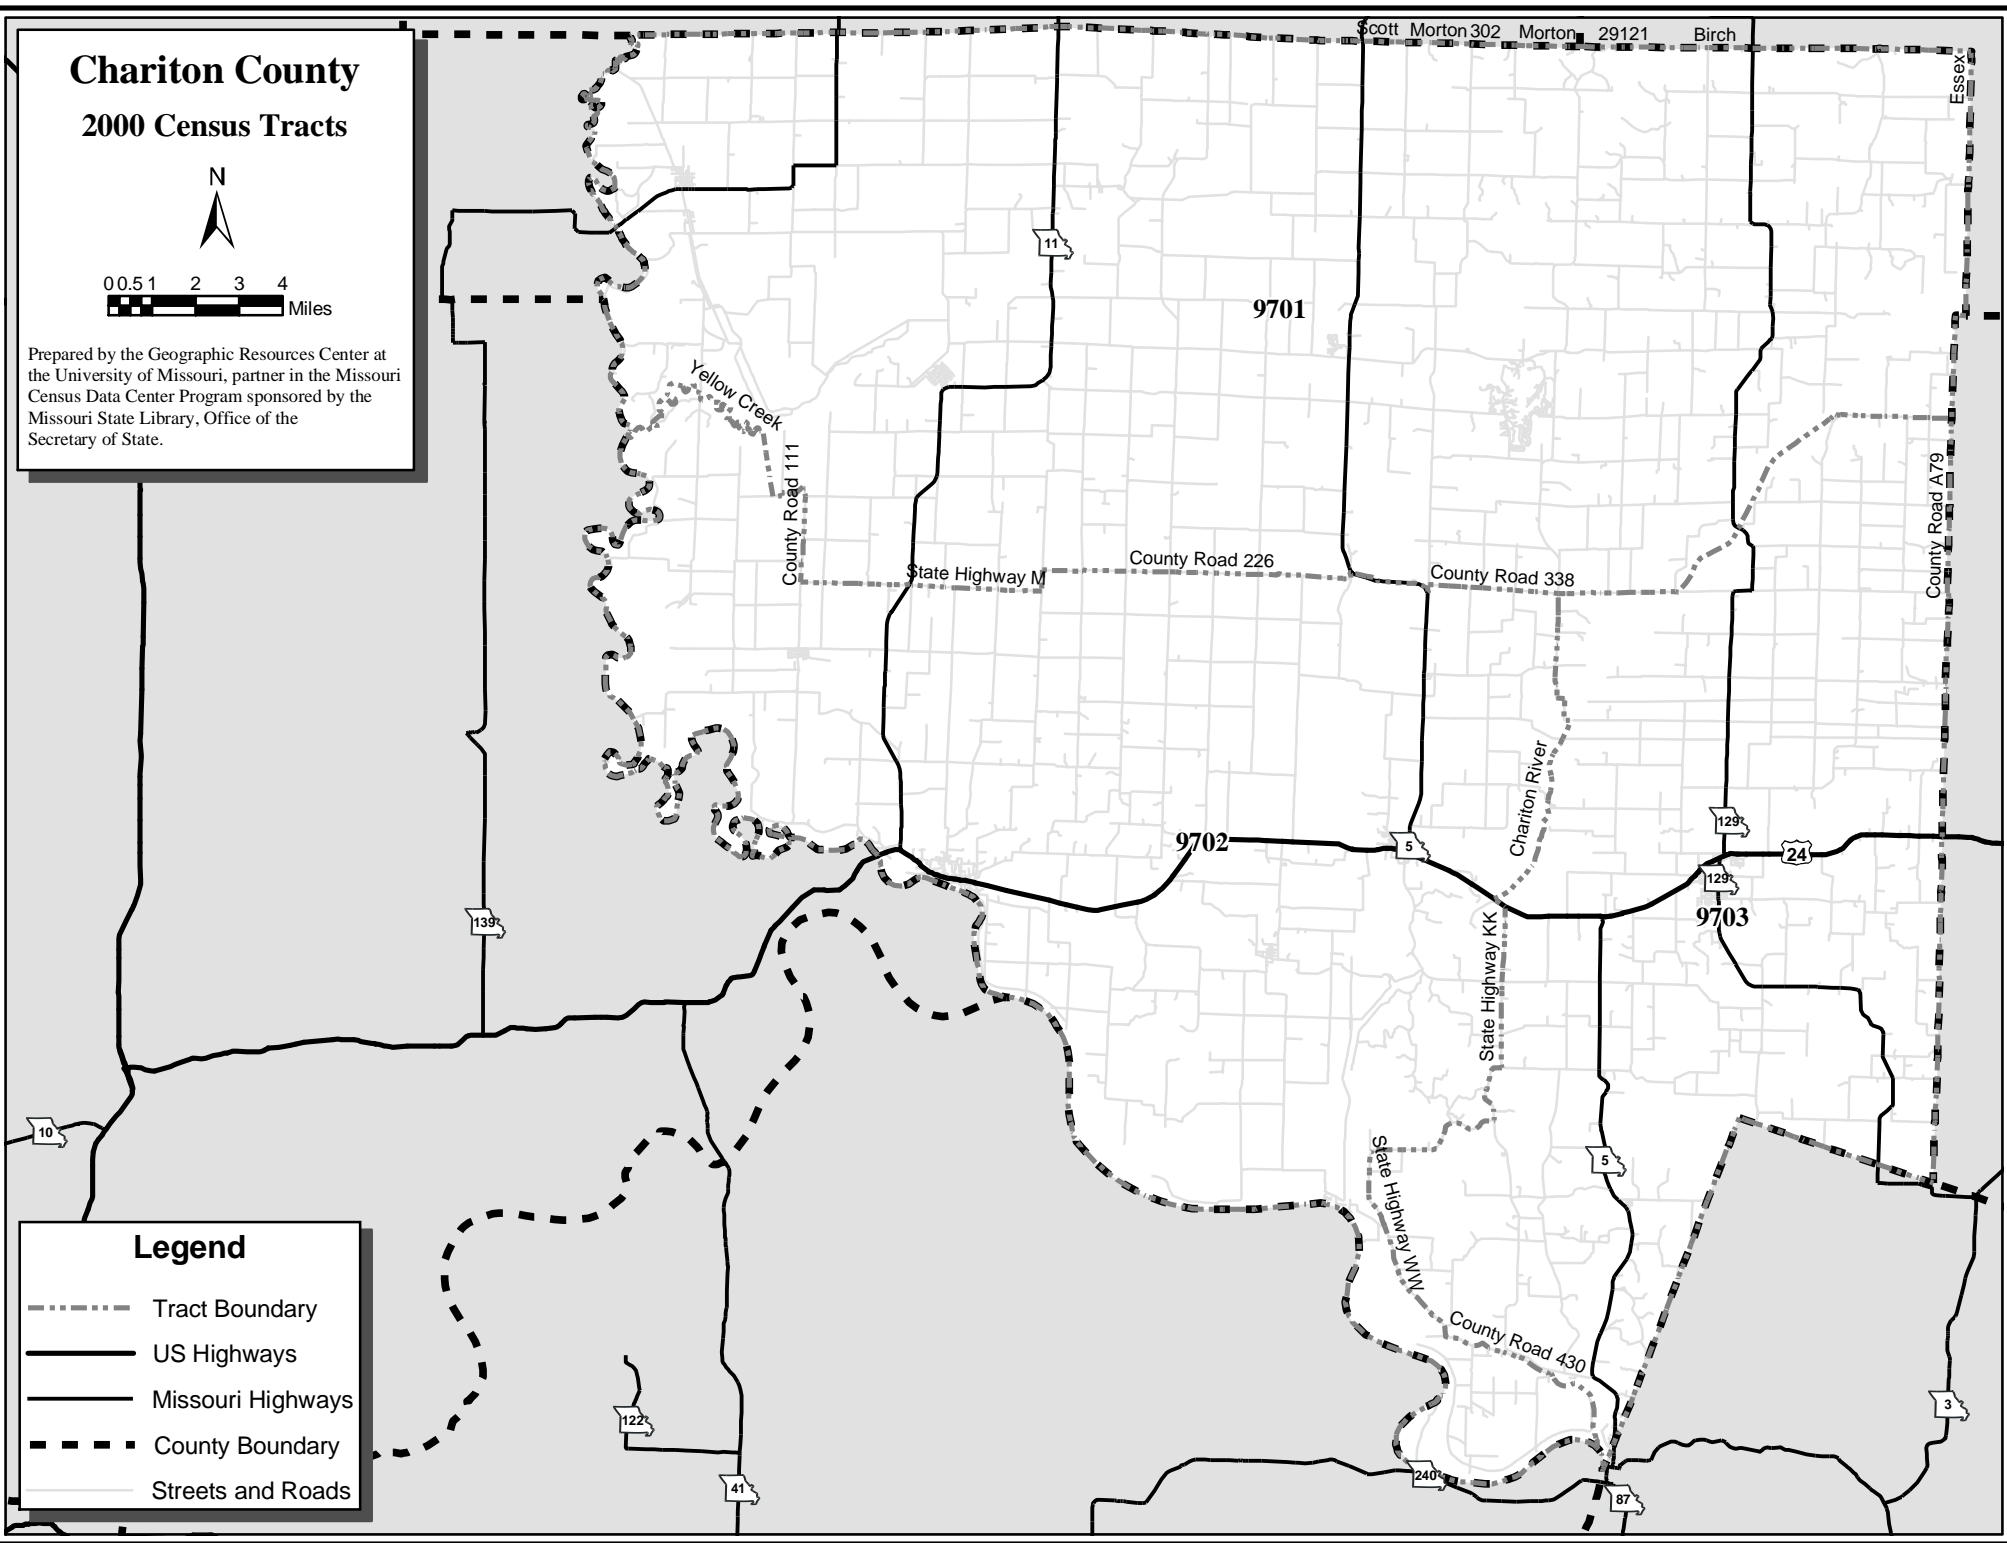

# Chariton County

## 2000 Census Tracts

Prepared by the Geographic Resources Center at the University of Missouri, partner in the Missouri Census Data Center Program sponsored by the Missouri State Library, Office of the Secretary of State.

### Legend

- Tract Boundary
- US Highways
- Missouri Highways
- - - - County Boundary
- Streets and Roads