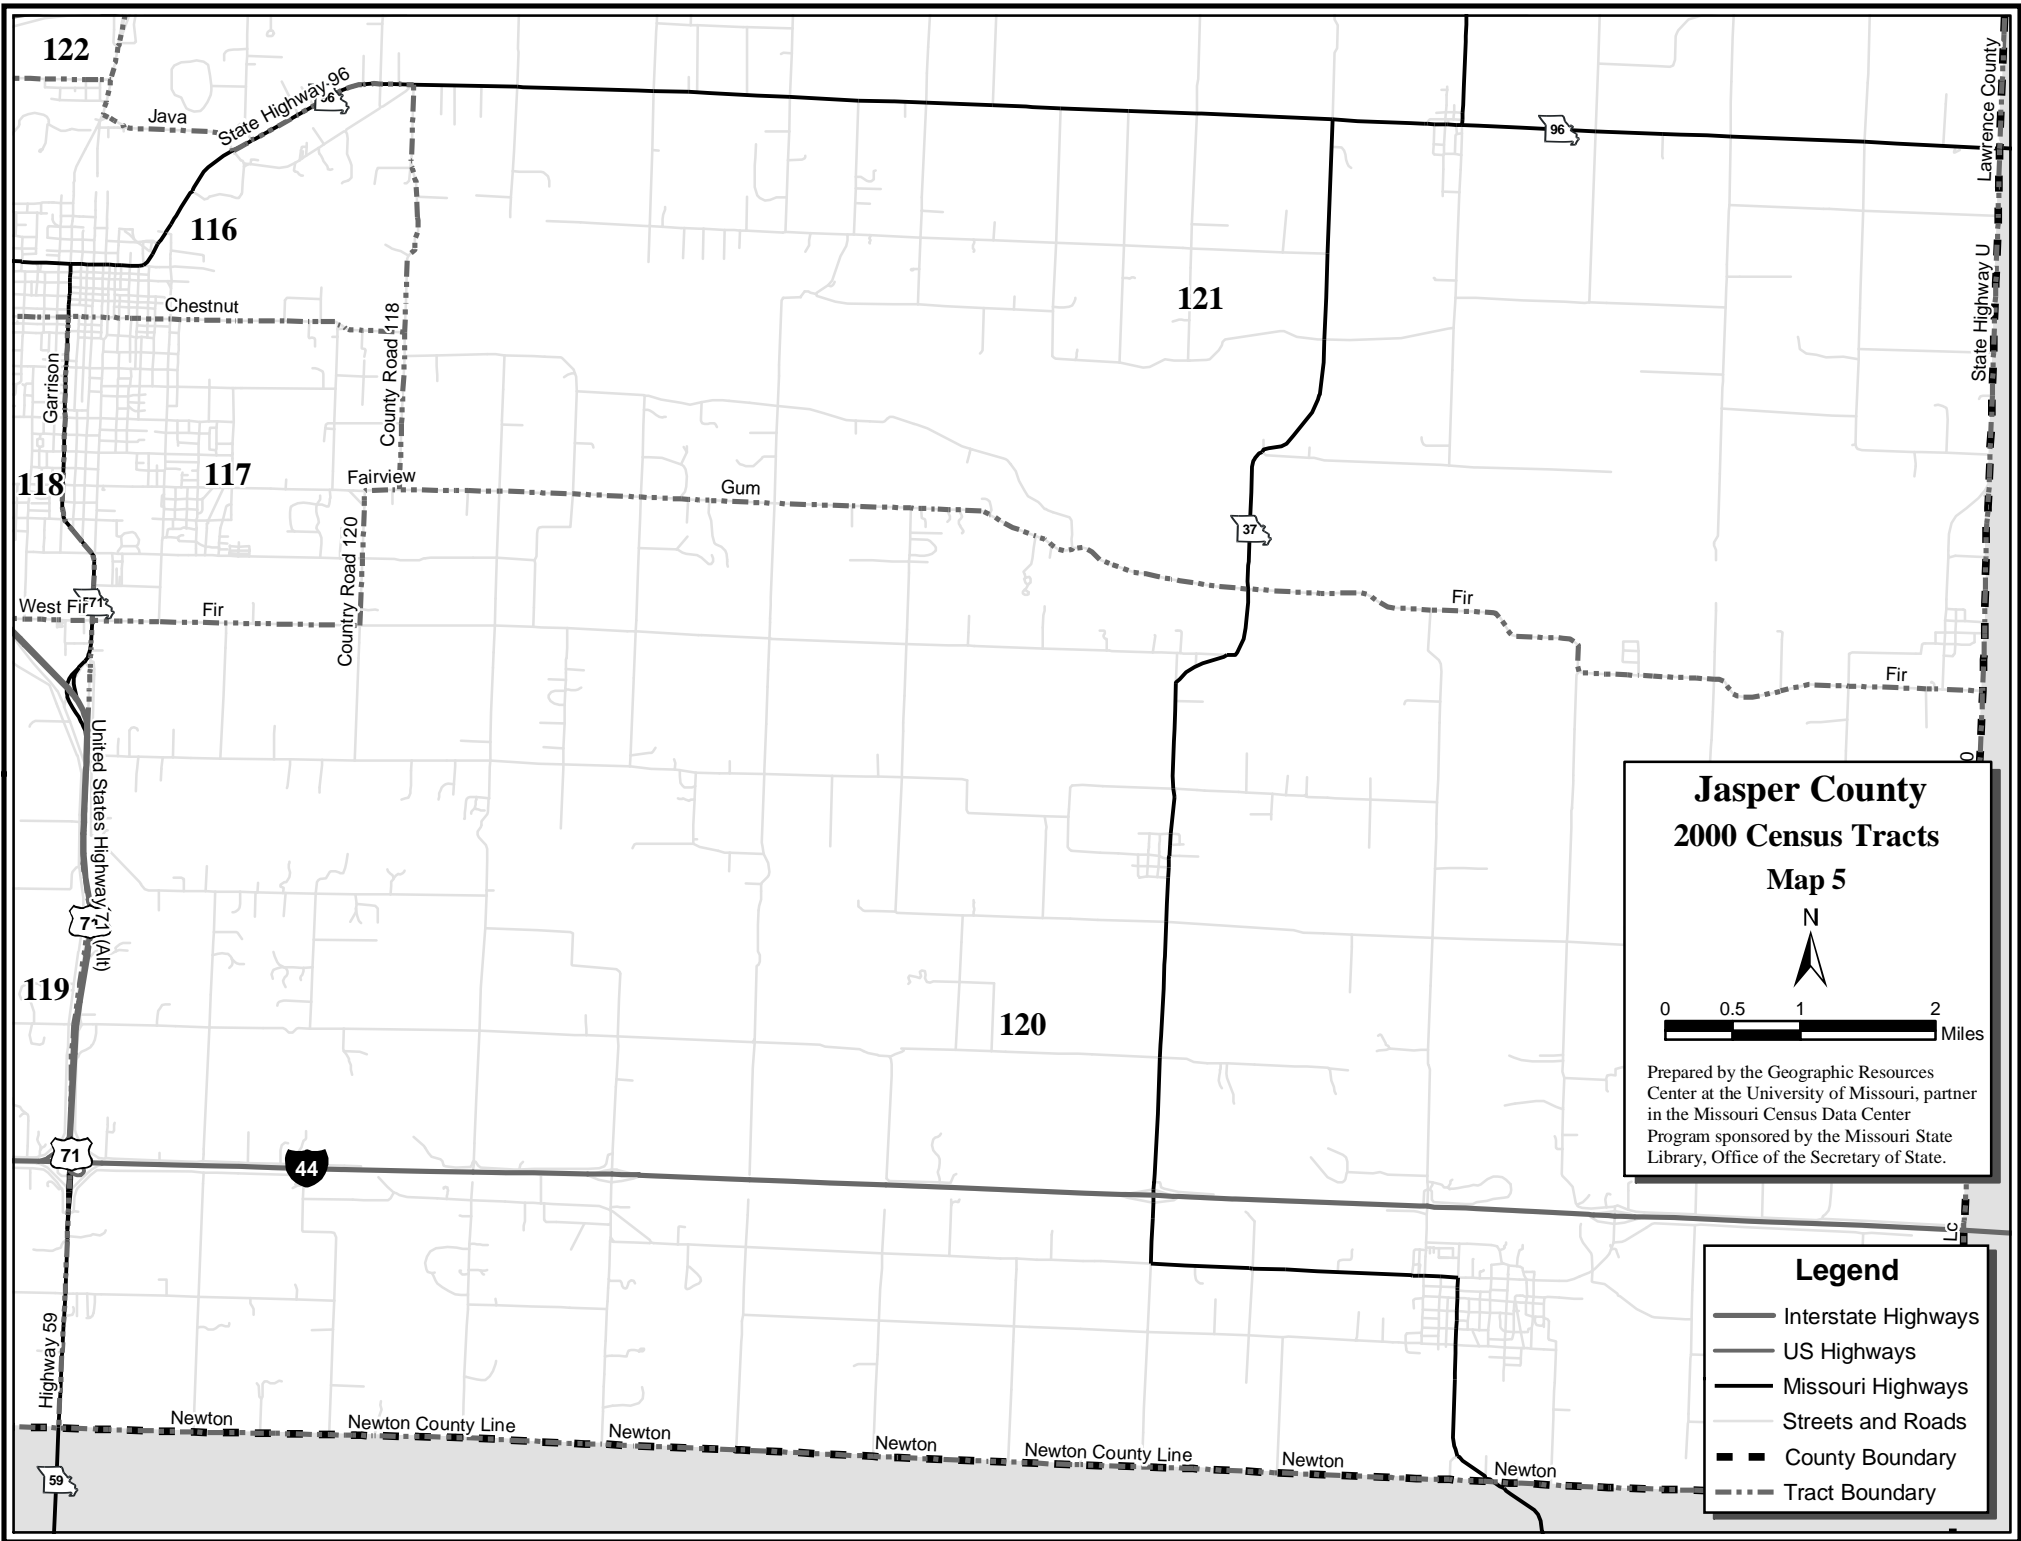

Jasper County 2000 Census Tracts

Map 5

Prepared by the Geographic Resources Center at the University of Missouri, partner in the Missouri Census Data Center Program sponsored by the Missouri State Library, Office of the Secretary of State.

Legend

- Interstate Highways
- US Highways
- Missouri Highways
- Streets and Roads
- County Boundary
- Tract Boundary