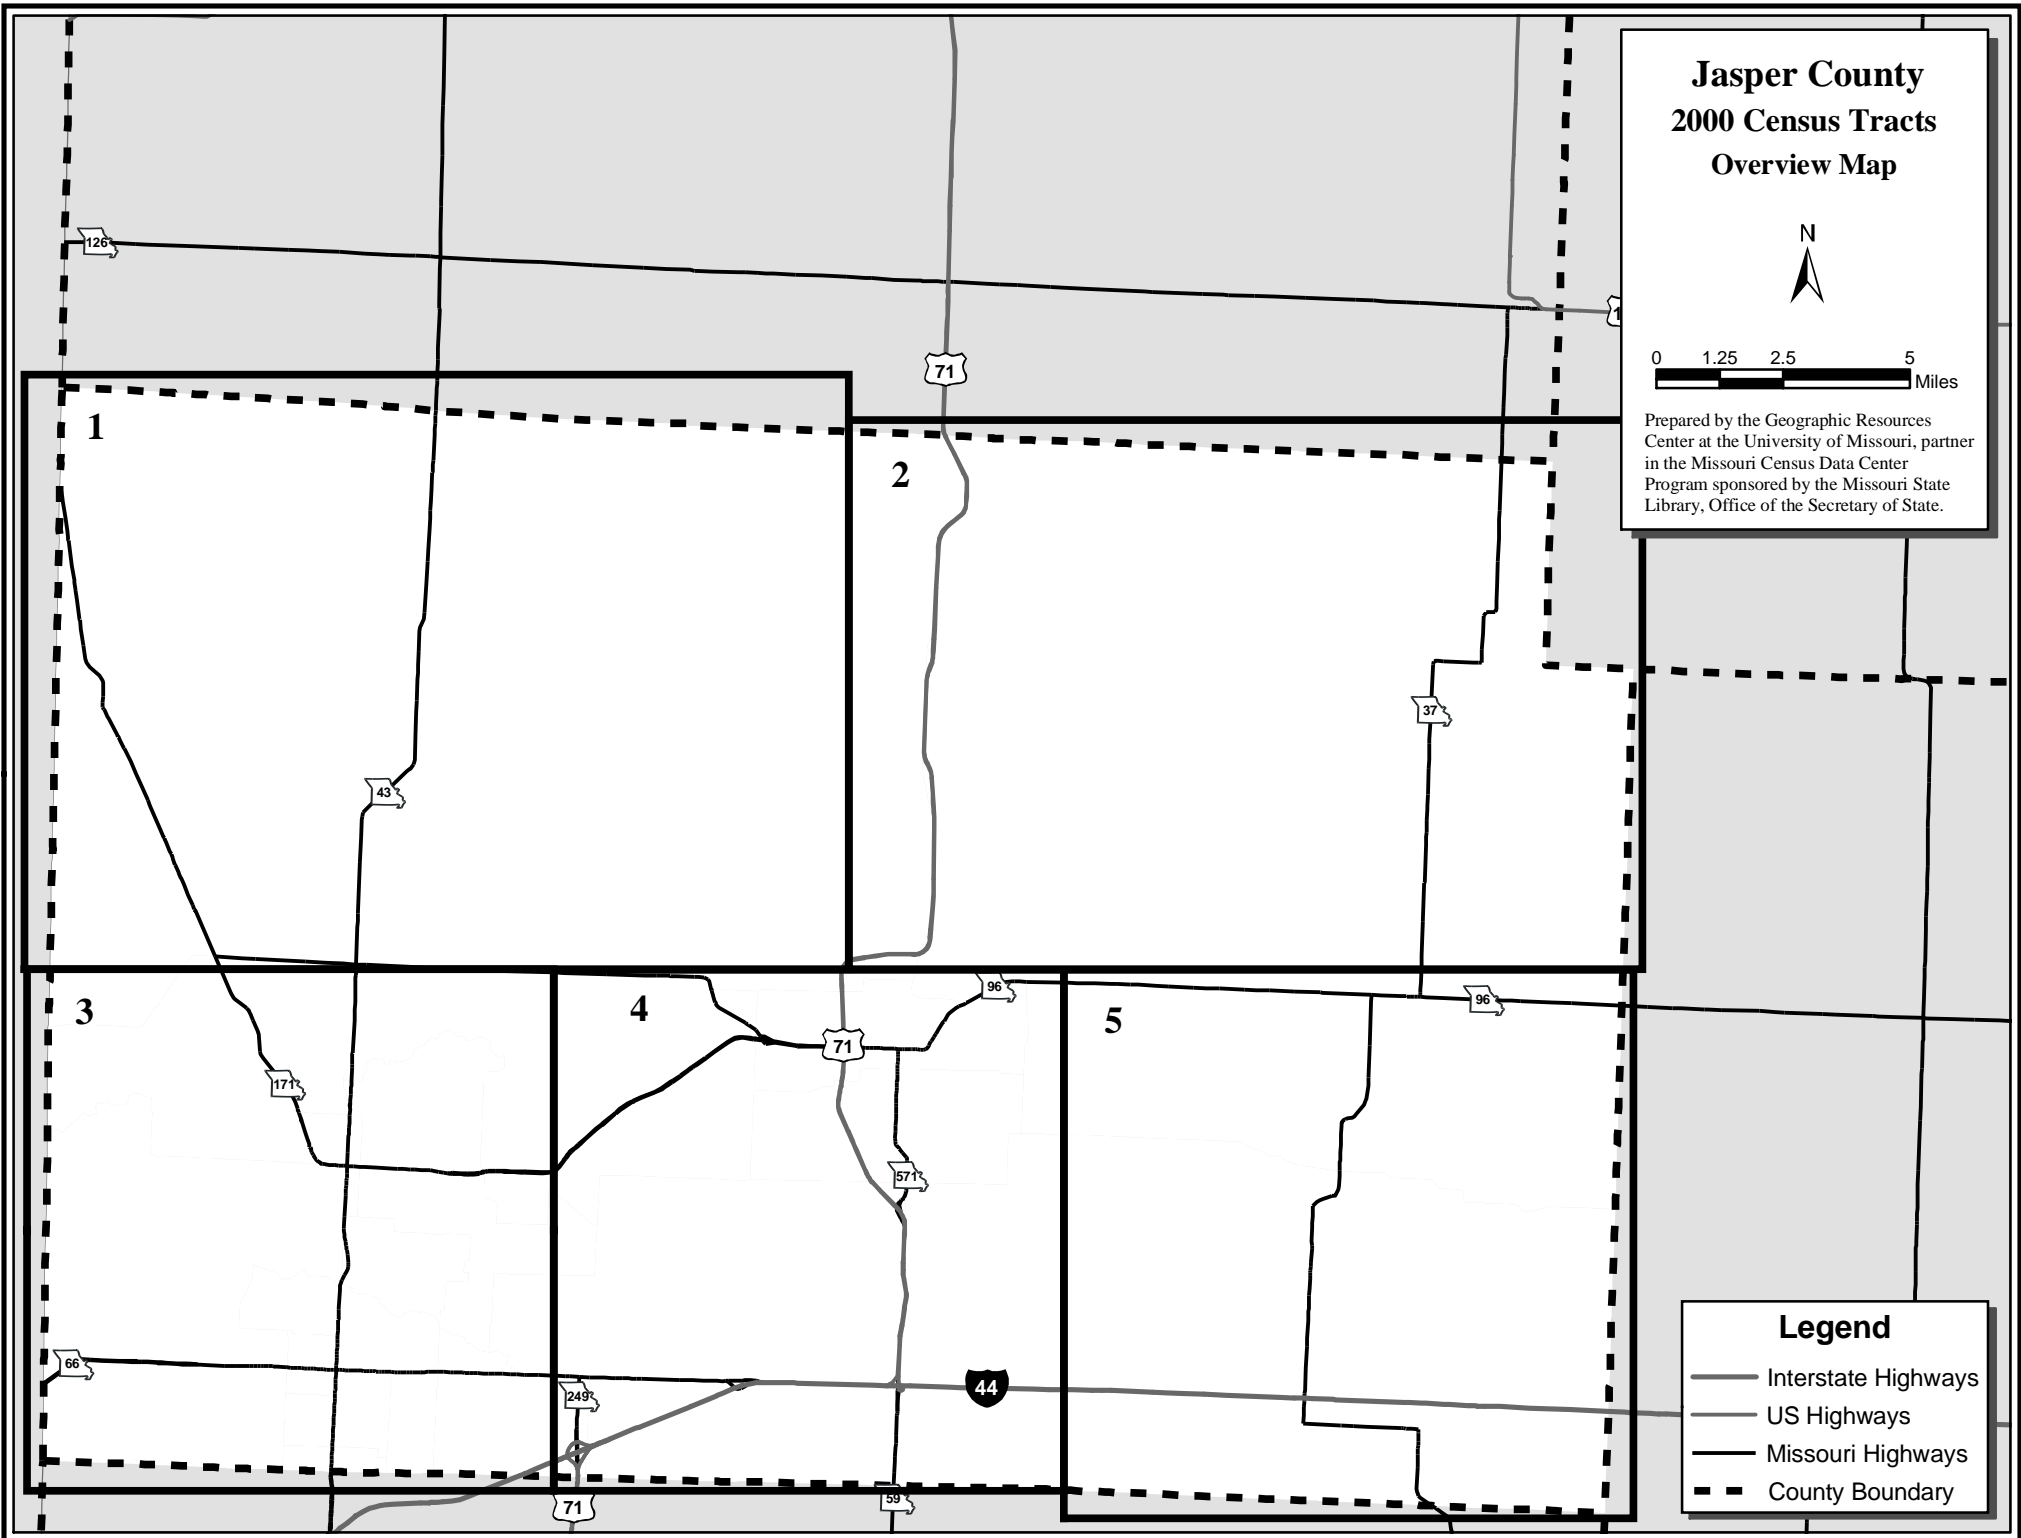

Jasper County 2000 Census Tracts Overview Map

Prepared by the Geographic Resources Center at the University of Missouri, partner in the Missouri Census Data Center Program sponsored by the Missouri State Library, Office of the Secretary of State.

Legend

- Interstate Highways
- US Highways
- Missouri Highways
- Streets and Roads
- County Boundary
- Tract Boundary

Jasper County 2000 Census Tracts Map 2

Prepared by the Geographic Resources Center at the University of Missouri, partner in the Missouri Census Data Center Program sponsored by the Missouri State Library, Office of the Secretary of State.

Legend

- Interstate Highways
- US Highways
- Missouri Highways
- Streets and Roads
- - - County Boundary
- · · Tract Boundary

**Jasper County
2000 Census Tracts
Map 3**

N

0 0.5 1 2 Miles

Prepared by the Geographic Resources Center at the University of Missouri, partner in the Missouri Census Data Center Program sponsored by the Missouri State Library, Office of the Secretary of State.

Legend

- Interstate Highways
- US Highways
- Missouri Highways
- Streets and Roads
- - - County Boundary
- - - Tract Boundary

Jasper County
2000 Census Tracts
Map 4

N

0 0.45 0.9 1.8 Miles

Prepared by the Geographic Resources Center at the University of Missouri, partner in the Missouri Census Data Center Program sponsored by the Missouri State Library, Office of the Secretary of State.