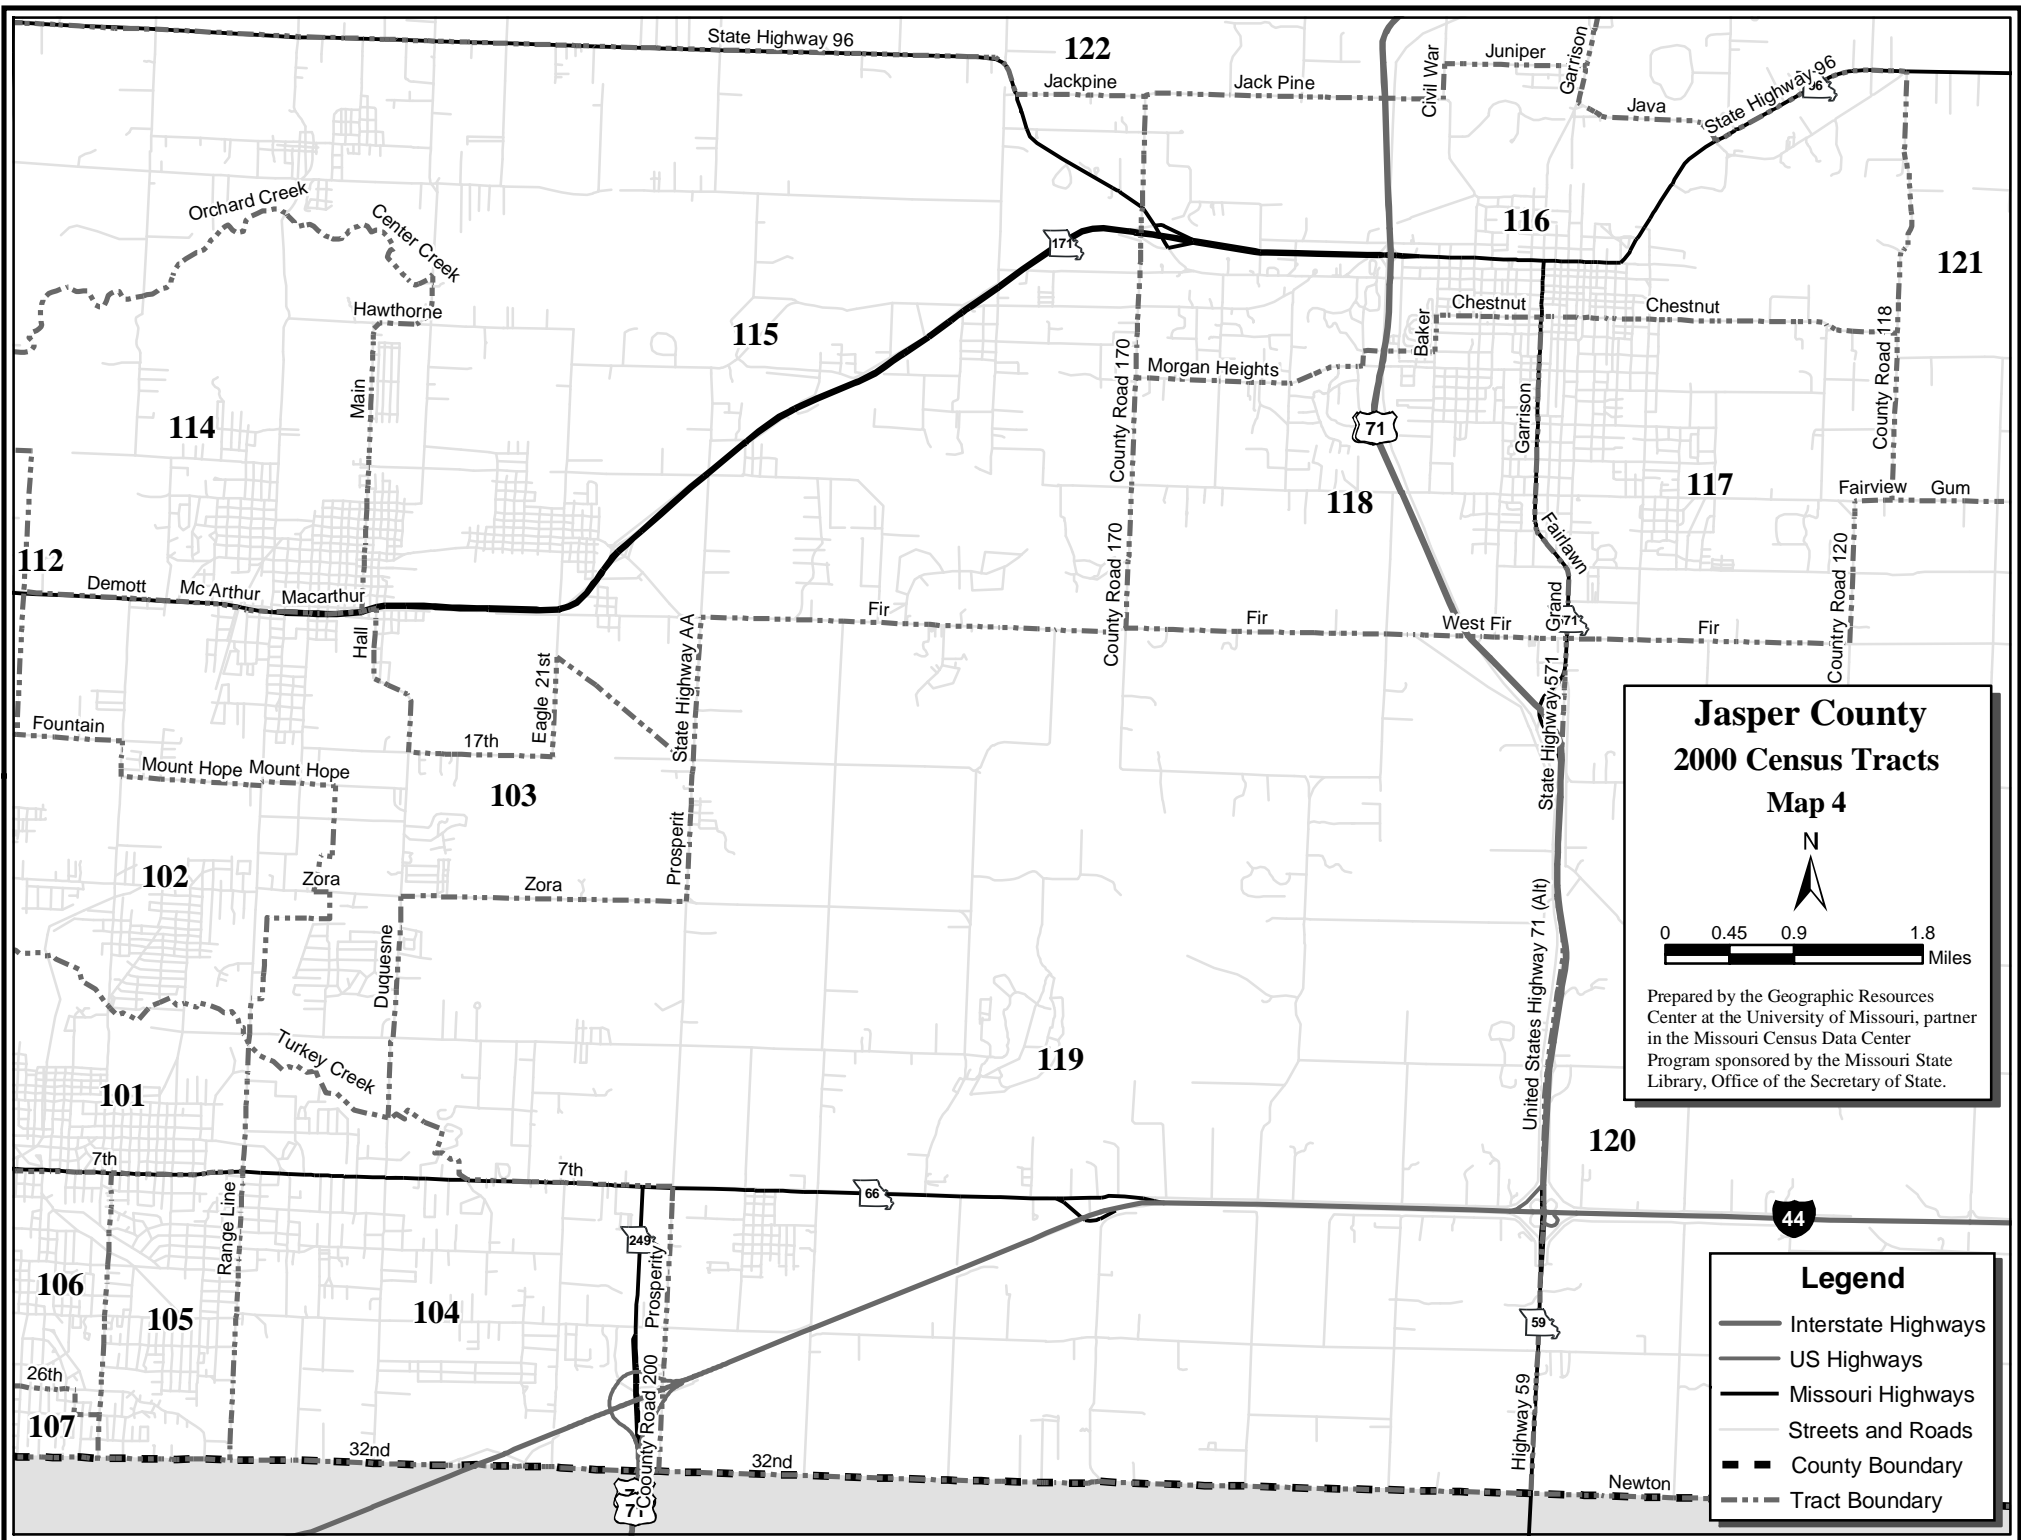

Legend

- Interstate Highways
- US Highways
- Missouri Highways
- Streets and Roads
- County Boundary
- Tract Boundary

Jasper County 2000 Census Tracts Map 2

Prepared by the Geographic Resources Center at the University of Missouri, partner in the Missouri Census Data Center Program sponsored by the Missouri State Library, Office of the Secretary of State.

Legend

- Interstate Highways
- US Highways
- Missouri Highways
- Streets and Roads
- - - County Boundary
- · · Tract Boundary

**Jasper County
2000 Census Tracts
Map 3**

N

0 0.5 1 2 Miles

Prepared by the Geographic Resources Center at the University of Missouri, partner in the Missouri Census Data Center Program sponsored by the Missouri State Library, Office of the Secretary of State.

Legend

- Interstate Highways
- US Highways
- Missouri Highways
- Streets and Roads
- - - County Boundary
- - - Tract Boundary

Jasper County
2000 Census Tracts
Map 4

N

0 0.45 0.9 1.8 Miles

Prepared by the Geographic Resources Center at the University of Missouri, partner in the Missouri Census Data Center Program sponsored by the Missouri State Library, Office of the Secretary of State.

Legend

- Interstate Highways
- US Highways
- Missouri Highways
- Streets and Roads
- County Boundary
- Tract Boundary