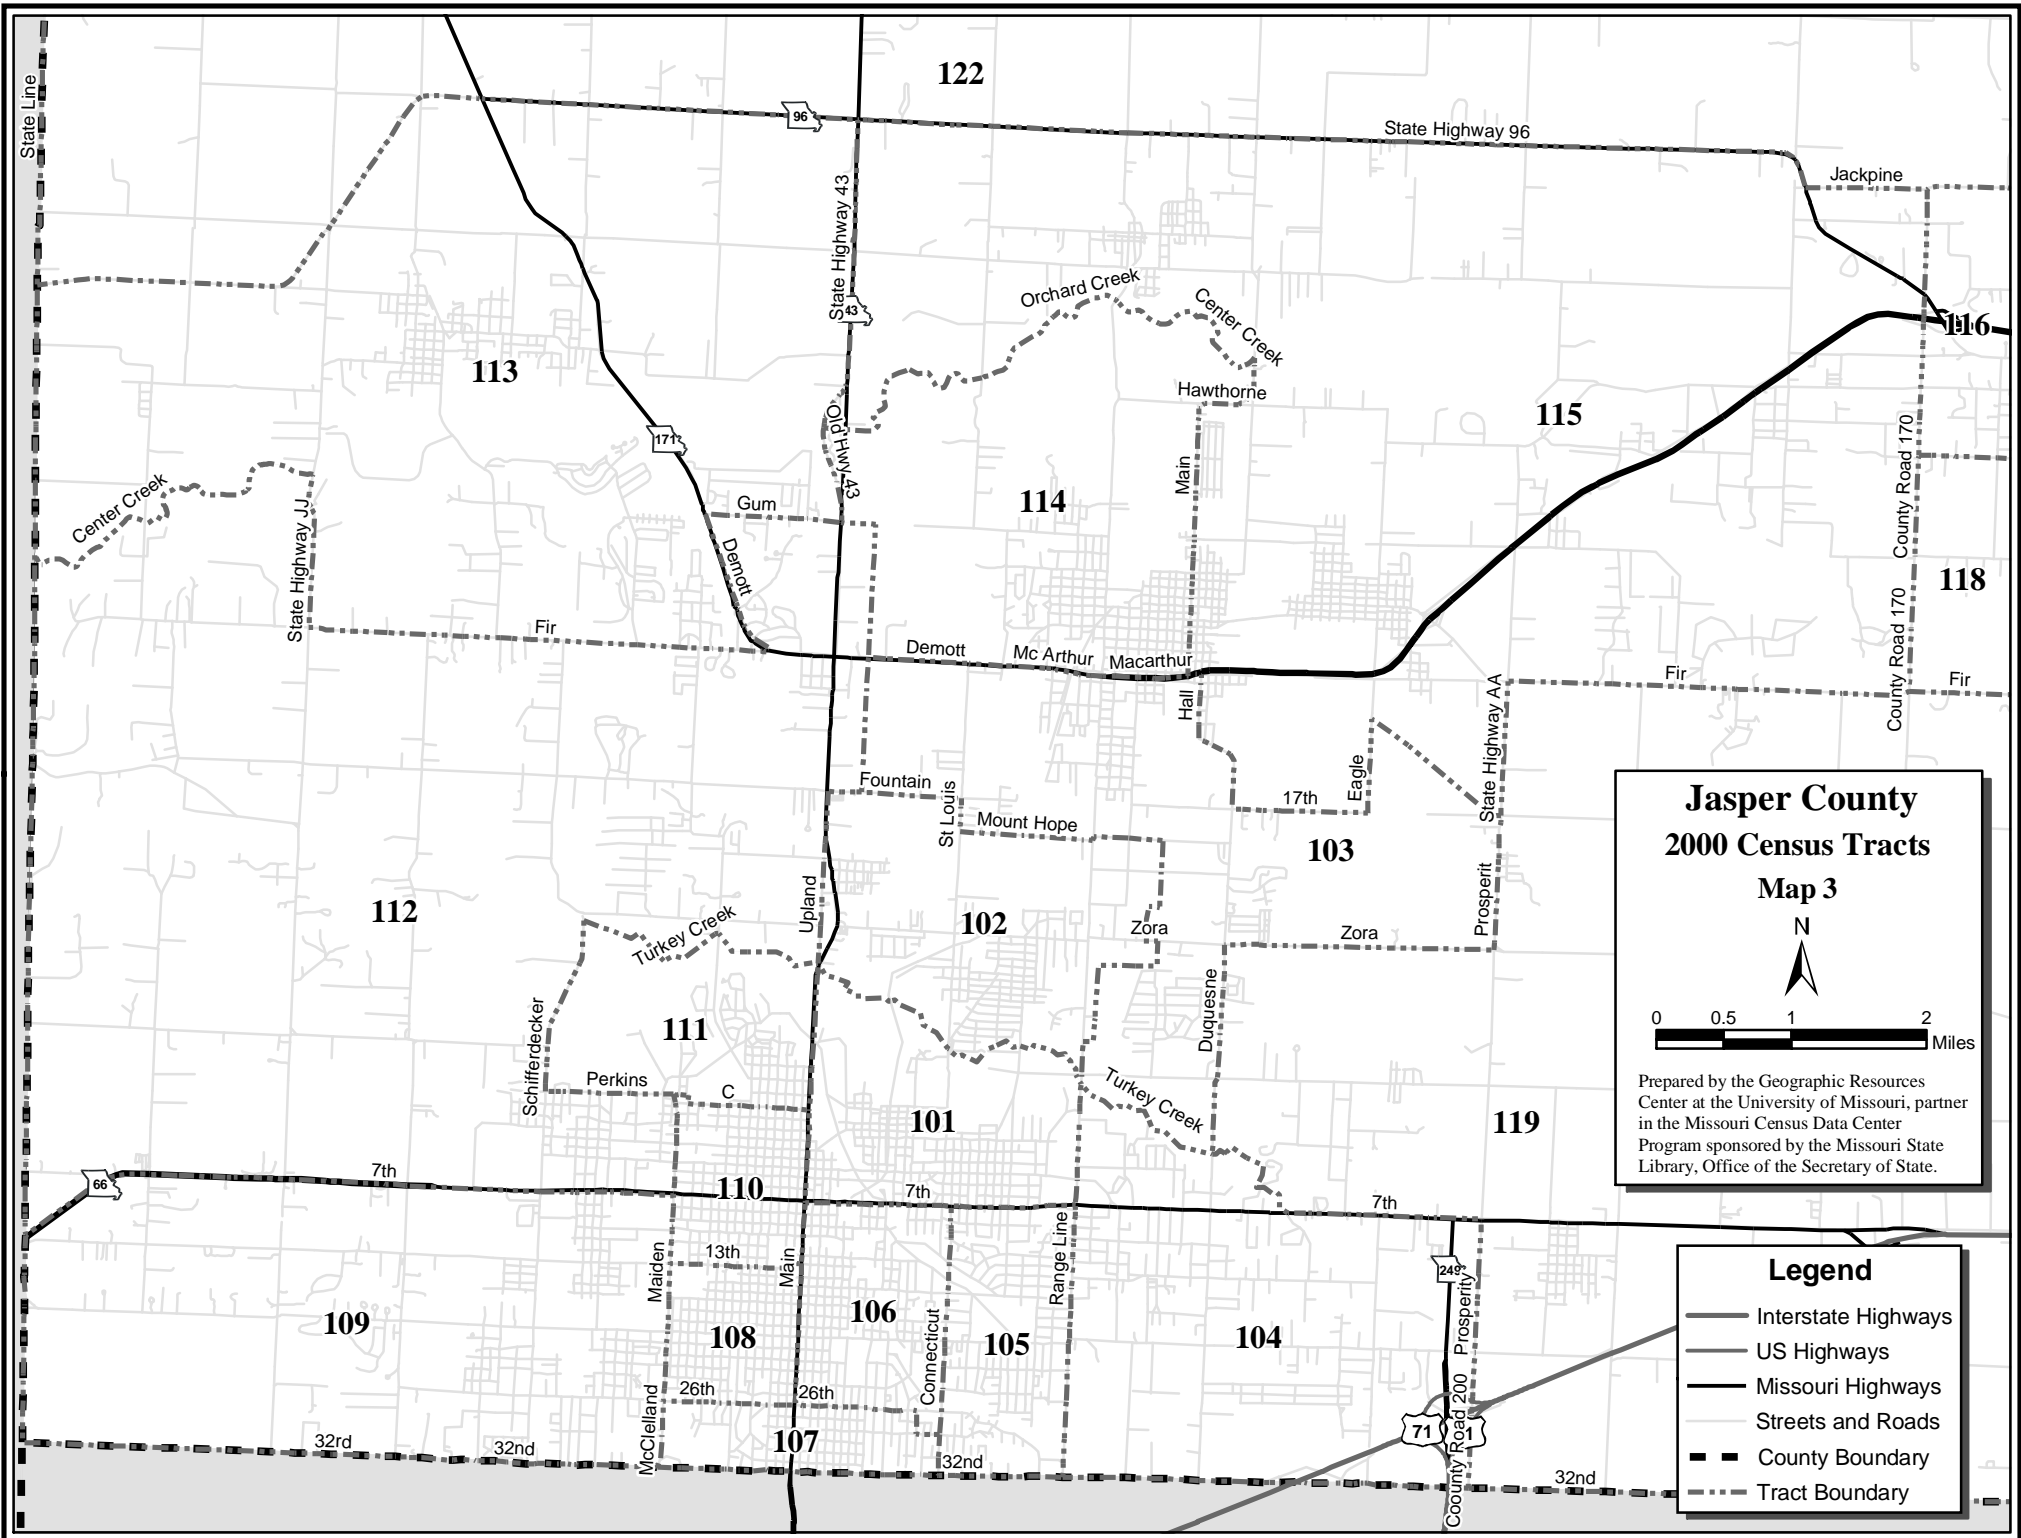

Legend

- Interstate Highways
- US Highways
- Missouri Highways
- - - County Boundary

Jasper County 2000 Census Tracts Map 1

Prepared by the Geographic Resources Center at the University of Missouri, partner in the Missouri Census Data Center Program sponsored by the Missouri State Library, Office of the Secretary of State.

Legend

- Interstate Highways
- US Highways
- Missouri Highways
- Streets and Roads
- County Boundary
- Tract Boundary

Jasper County 2000 Census Tracts Map 2

Prepared by the Geographic Resources Center at the University of Missouri, partner in the Missouri Census Data Center Program sponsored by the Missouri State Library, Office of the Secretary of State.

Legend

- Interstate Highways
- US Highways
- Missouri Highways
- Streets and Roads
- - - County Boundary
- · · Tract Boundary

**Jasper County
2000 Census Tracts
Map 3**

N

0 0.5 1 2 Miles

Prepared by the Geographic Resources Center at the University of Missouri, partner in the Missouri Census Data Center Program sponsored by the Missouri State Library, Office of the Secretary of State.

Legend

- Interstate Highways
- US Highways
- Missouri Highways
- Streets and Roads
- - - County Boundary
- - - Tract Boundary

Jasper County
2000 Census Tracts
Map 4

N

0 0.45 0.9 1.8 Miles

Prepared by the Geographic Resources Center at the University of Missouri, partner in the Missouri Census Data Center Program sponsored by the Missouri State Library, Office of the Secretary of State.