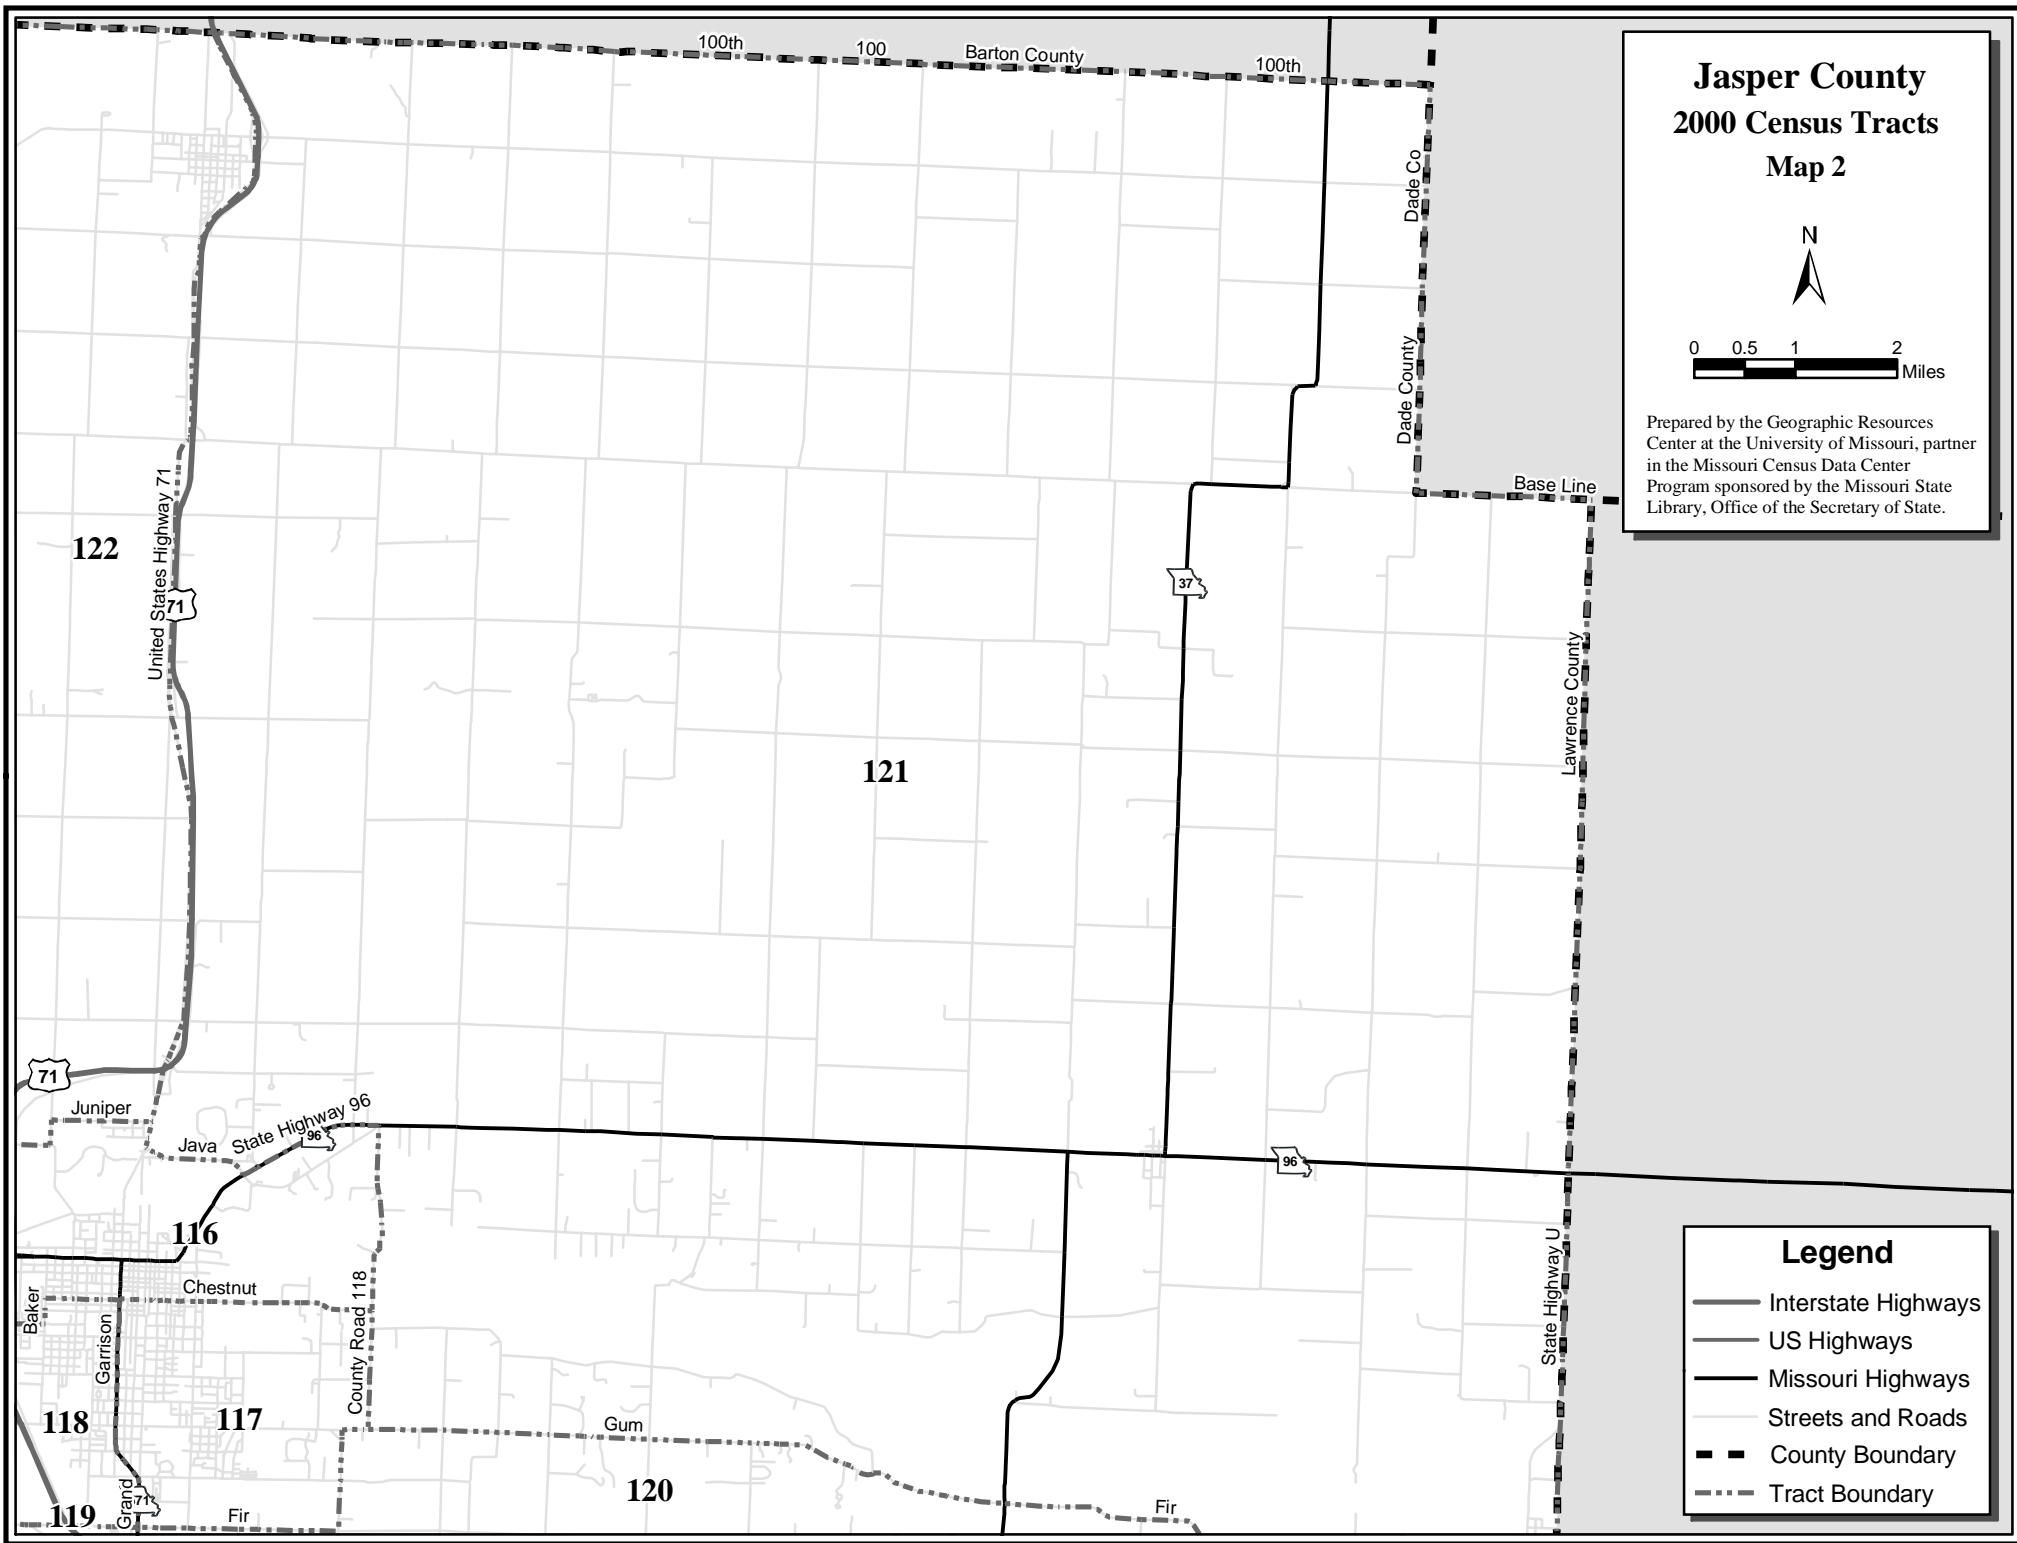

Legend

- Interstate Highways
- US Highways
- Missouri Highways
- - - County Boundary

Jasper County 2000 Census Tracts Map 1

Prepared by the Geographic Resources Center at the University of Missouri, partner in the Missouri Census Data Center Program sponsored by the Missouri State Library, Office of the Secretary of State.

Legend

- Interstate Highways
- US Highways
- Missouri Highways
- Streets and Roads
- County Boundary
- Tract Boundary

Jasper County 2000 Census Tracts Map 2

Prepared by the Geographic Resources Center at the University of Missouri, partner in the Missouri Census Data Center Program sponsored by the Missouri State Library, Office of the Secretary of State.

Legend

- Interstate Highways
- US Highways
- Missouri Highways
- Streets and Roads
- - - County Boundary
- · · Tract Boundary

**Jasper County
2000 Census Tracts
Map 3**

N

0 0.5 1 2 Miles

Prepared by the Geographic Resources Center at the University of Missouri, partner in the Missouri Census Data Center Program sponsored by the Missouri State Library, Office of the Secretary of State.

Legend

- Interstate Highways
- US Highways
- Missouri Highways
- Streets and Roads
- - - County Boundary
- - - Tract Boundary

Jasper County
2000 Census Tracts
Map 4

N

0 0.45 0.9 1.8 Miles

Prepared by the Geographic Resources Center at the University of Missouri, partner in the Missouri Census Data Center Program sponsored by the Missouri State Library, Office of the Secretary of State.