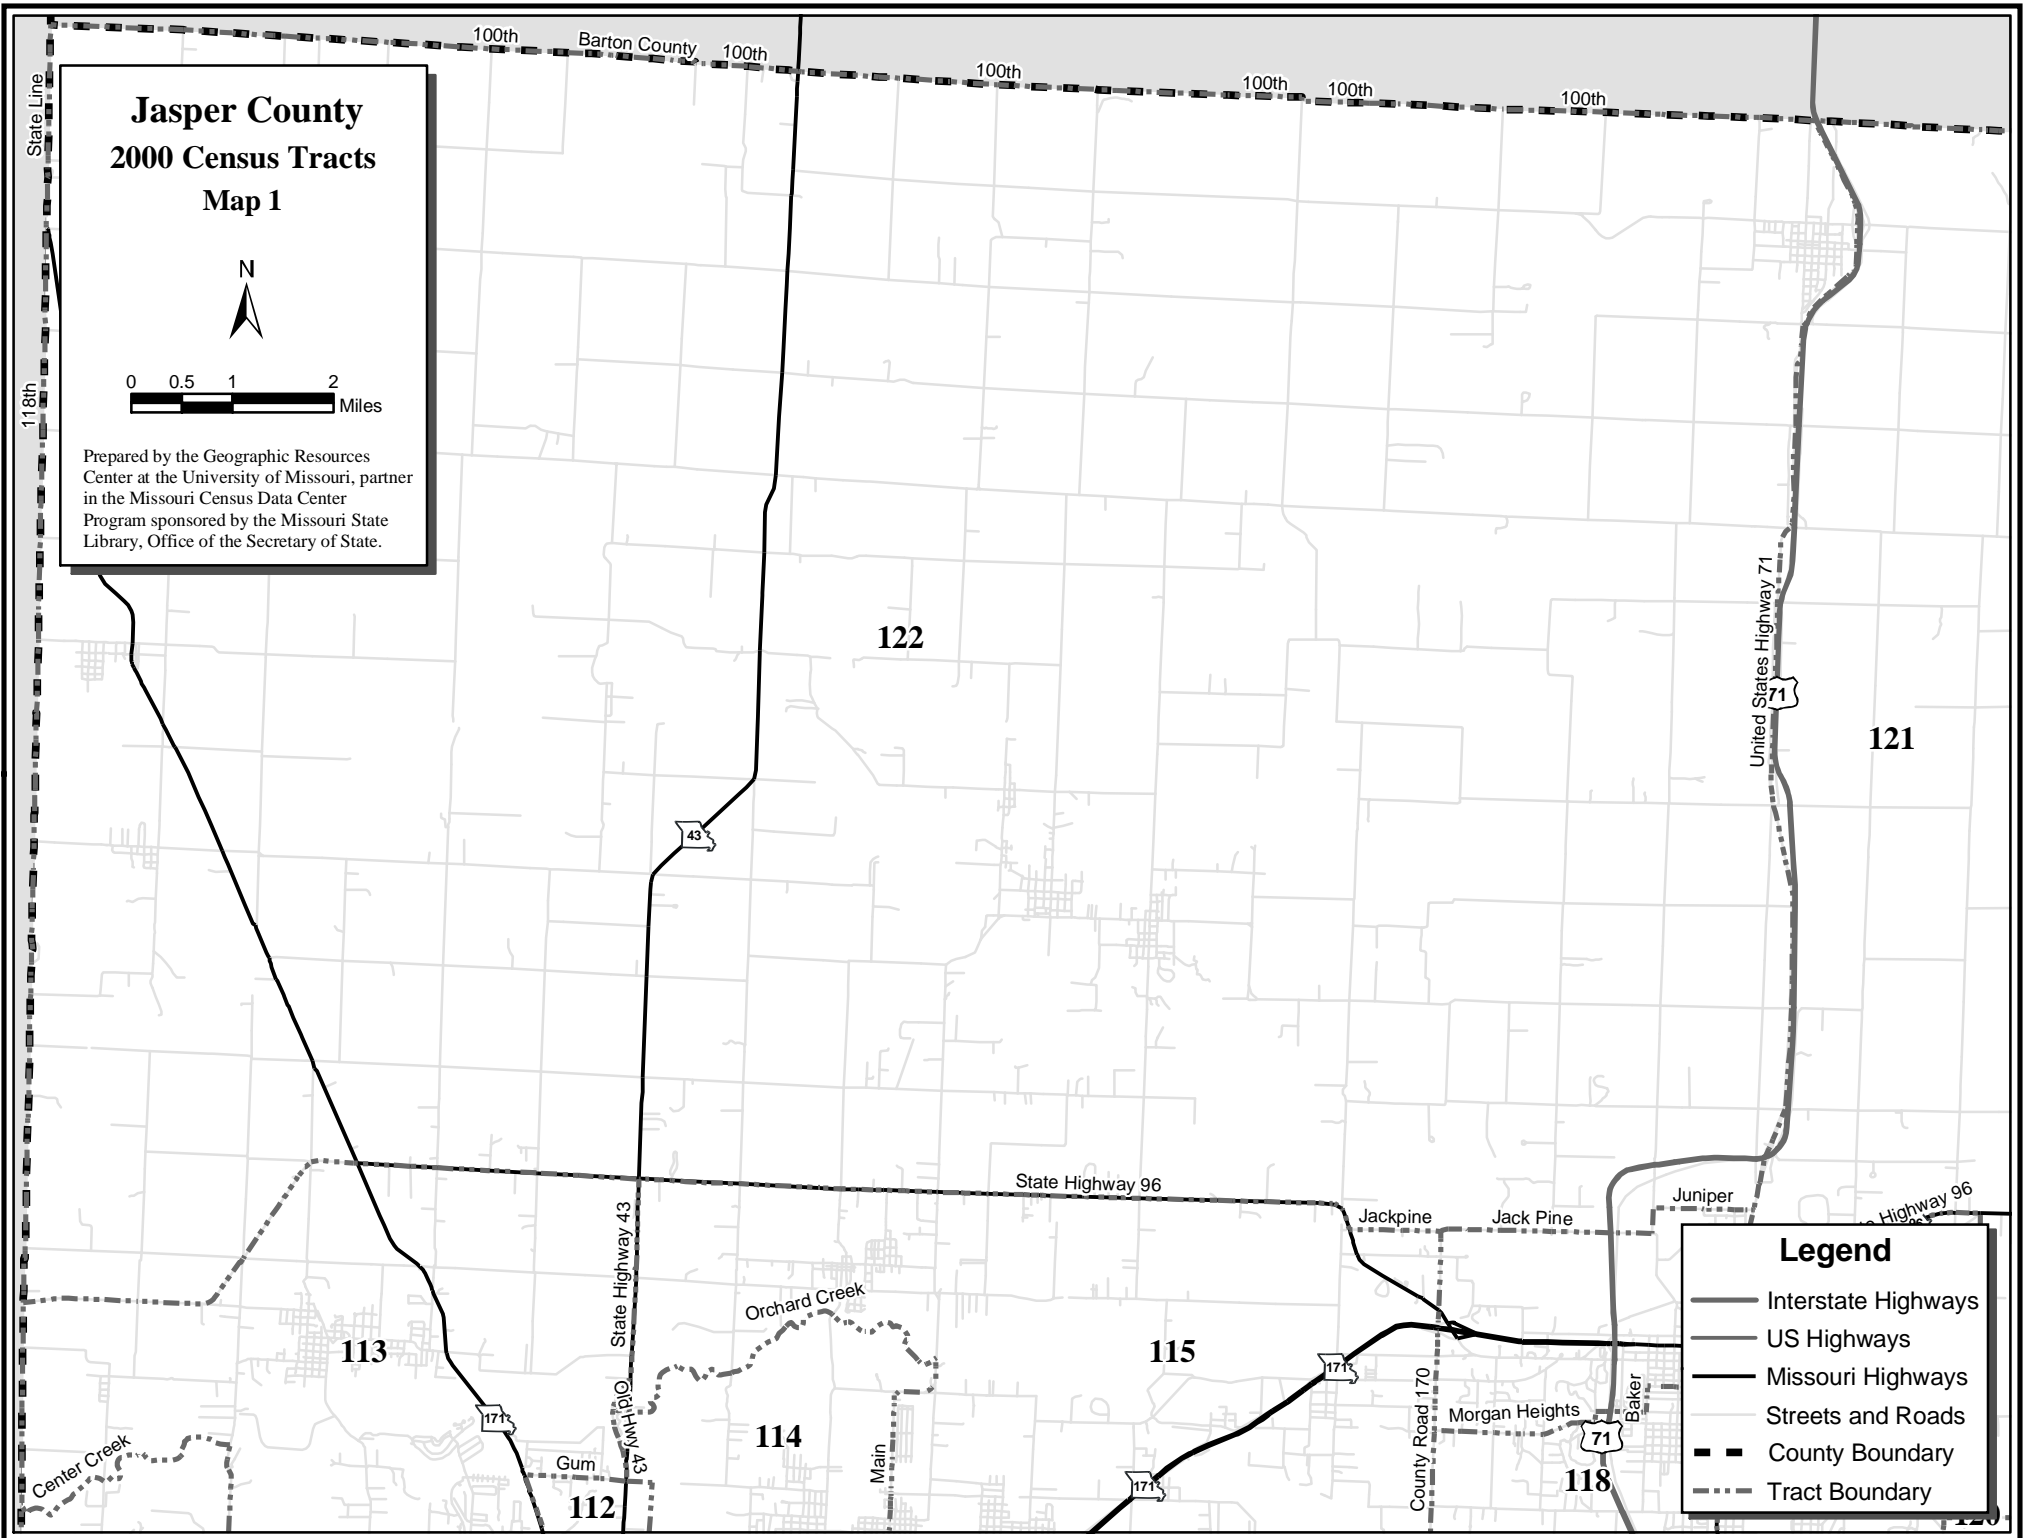

Jasper County 2000 Census Tracts Overview Map

Prepared by the Geographic Resources Center at the University of Missouri, partner in the Missouri Census Data Center Program sponsored by the Missouri State Library, Office of the Secretary of State.

Legend

- Interstate Highways
- US Highways
- Missouri Highways
- - - County Boundary

Jasper County 2000 Census Tracts Map 1

Prepared by the Geographic Resources Center at the University of Missouri, partner in the Missouri Census Data Center Program sponsored by the Missouri State Library, Office of the Secretary of State.

Legend

- Interstate Highways
- US Highways
- Missouri Highways
- Streets and Roads
- County Boundary
- Tract Boundary

Jasper County 2000 Census Tracts Map 2

Prepared by the Geographic Resources Center at the University of Missouri, partner in the Missouri Census Data Center Program sponsored by the Missouri State Library, Office of the Secretary of State.

Legend

- Interstate Highways
- US Highways
- Missouri Highways
- Streets and Roads
- - - County Boundary
- · · Tract Boundary

**Jasper County
2000 Census Tracts
Map 3**

N

0 0.5 1 2 Miles

Prepared by the Geographic Resources Center at the University of Missouri, partner in the Missouri Census Data Center Program sponsored by the Missouri State Library, Office of the Secretary of State.