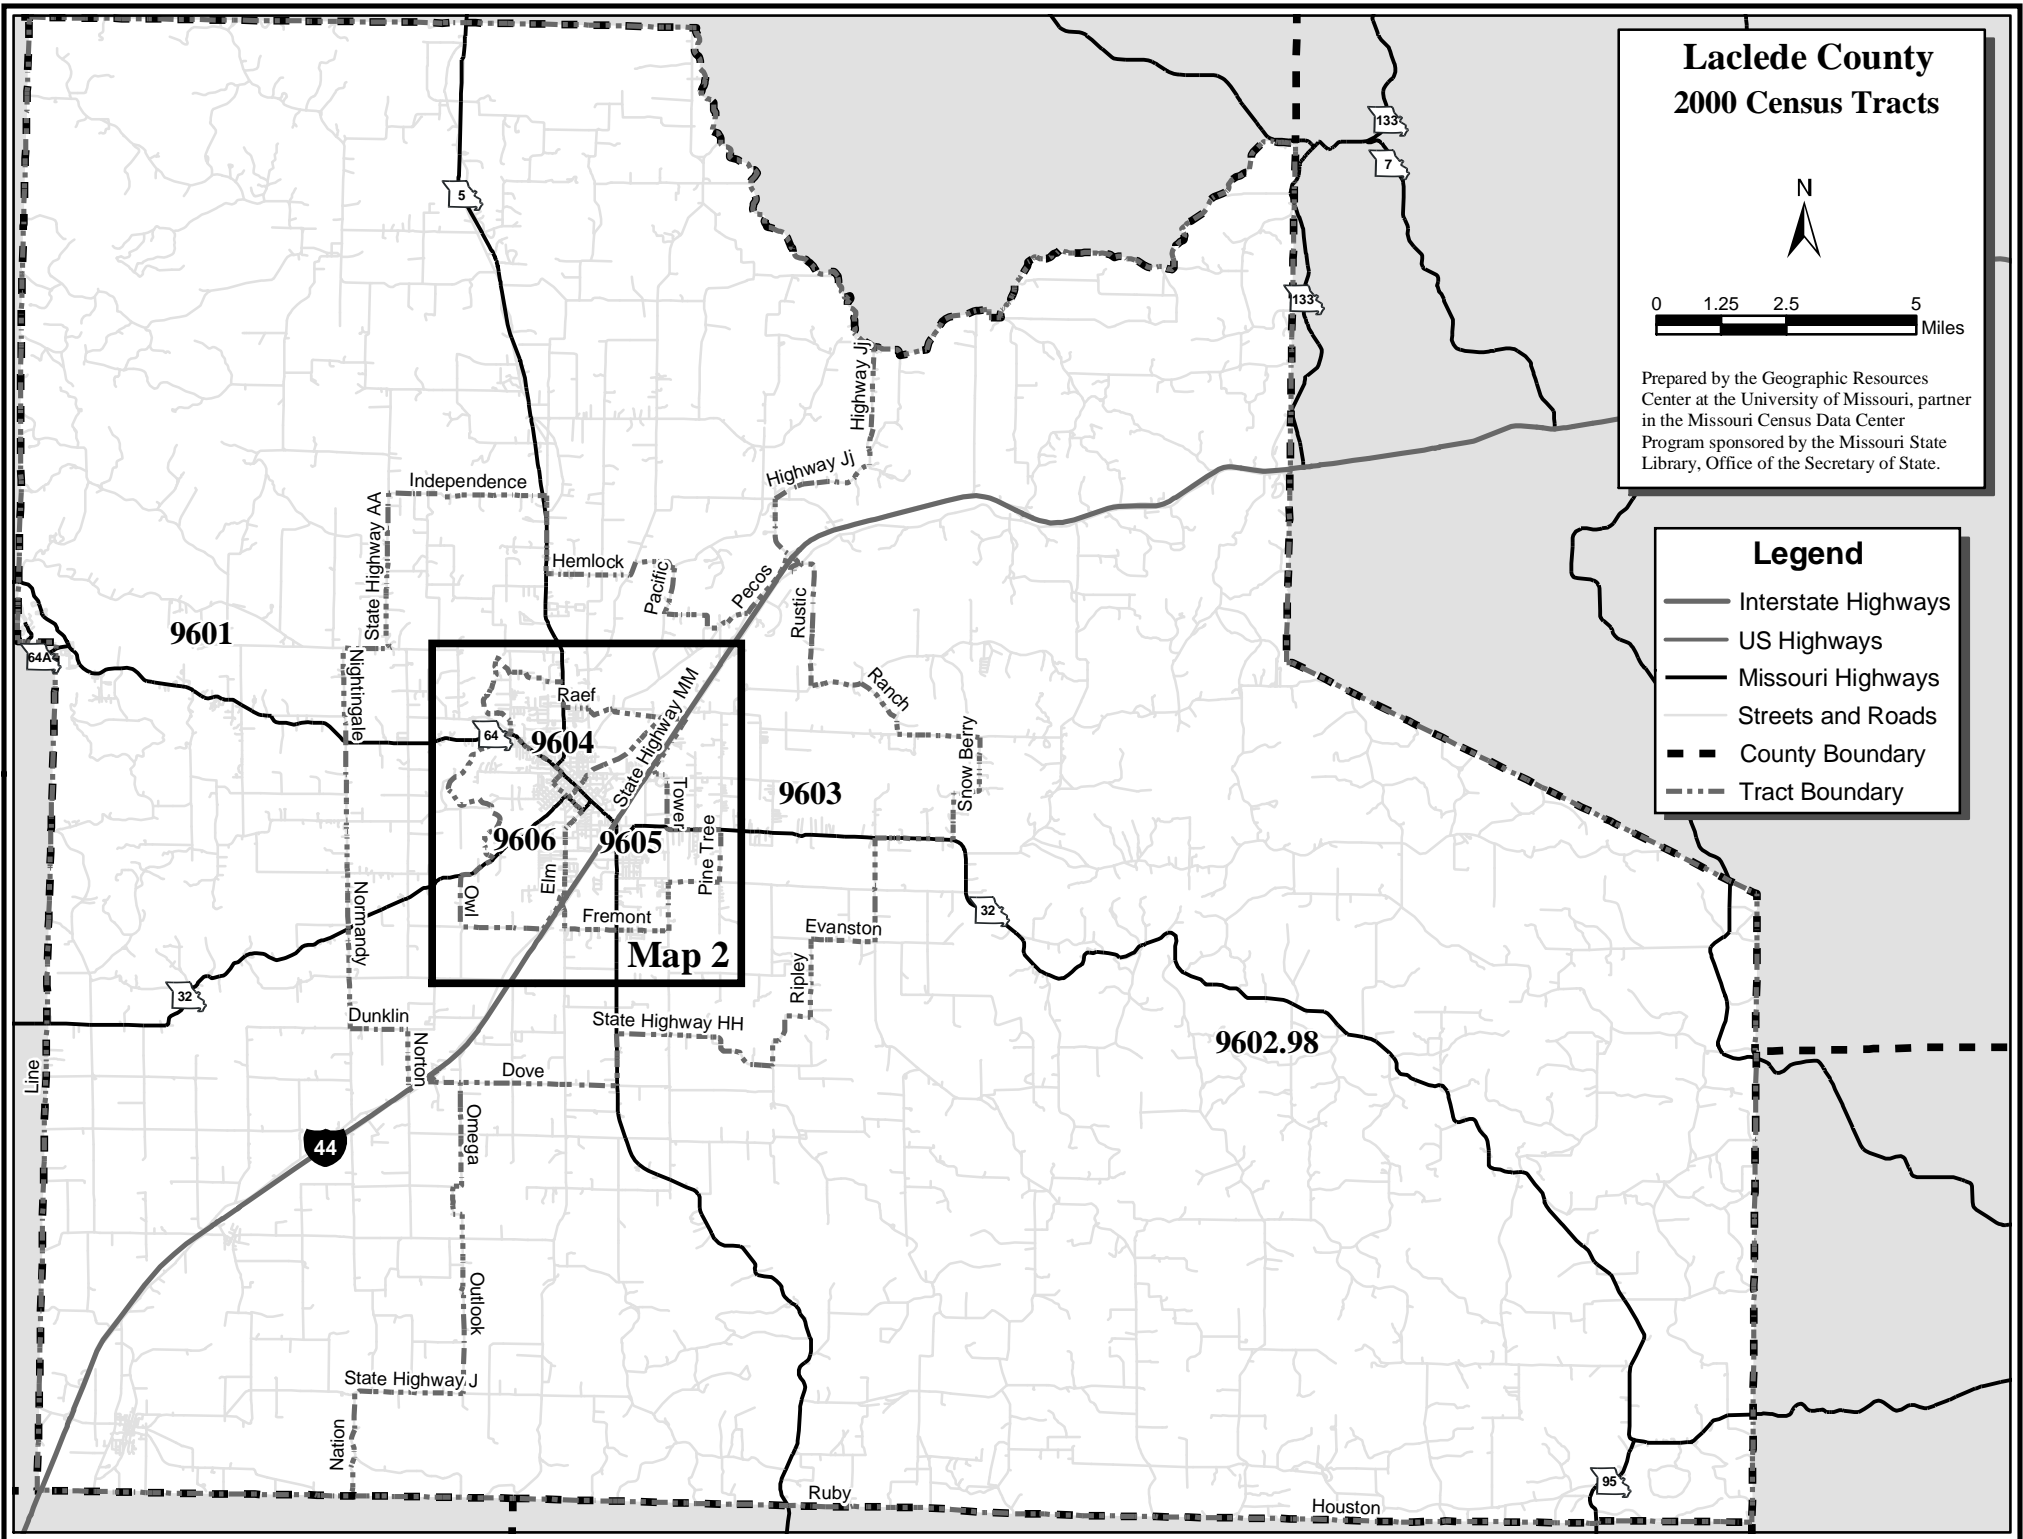

Laclede County 2000 Census Tracts

0 1.25 2.5 5 Miles

Prepared by the Geographic Resources Center at the University of Missouri, partner in the Missouri Census Data Center Program sponsored by the Missouri State Library, Office of the Secretary of State.

Legend

- Interstate Highways
- US Highways
- Missouri Highways
- Streets and Roads
- - - County Boundary
- · - · - Tract Boundary

Laclede County 2000 Census Tracts

Map 2

Prepared by the Geographic Resources Center at the University of Missouri, partner in the Missouri Census Data Center Program sponsored by the Missouri State Library, Office of the Secretary of State.

Legend

- Interstate Highways
- US Highways
- Missouri Highways
- Streets and Roads
- County Boundary
- - - Tract Boundary