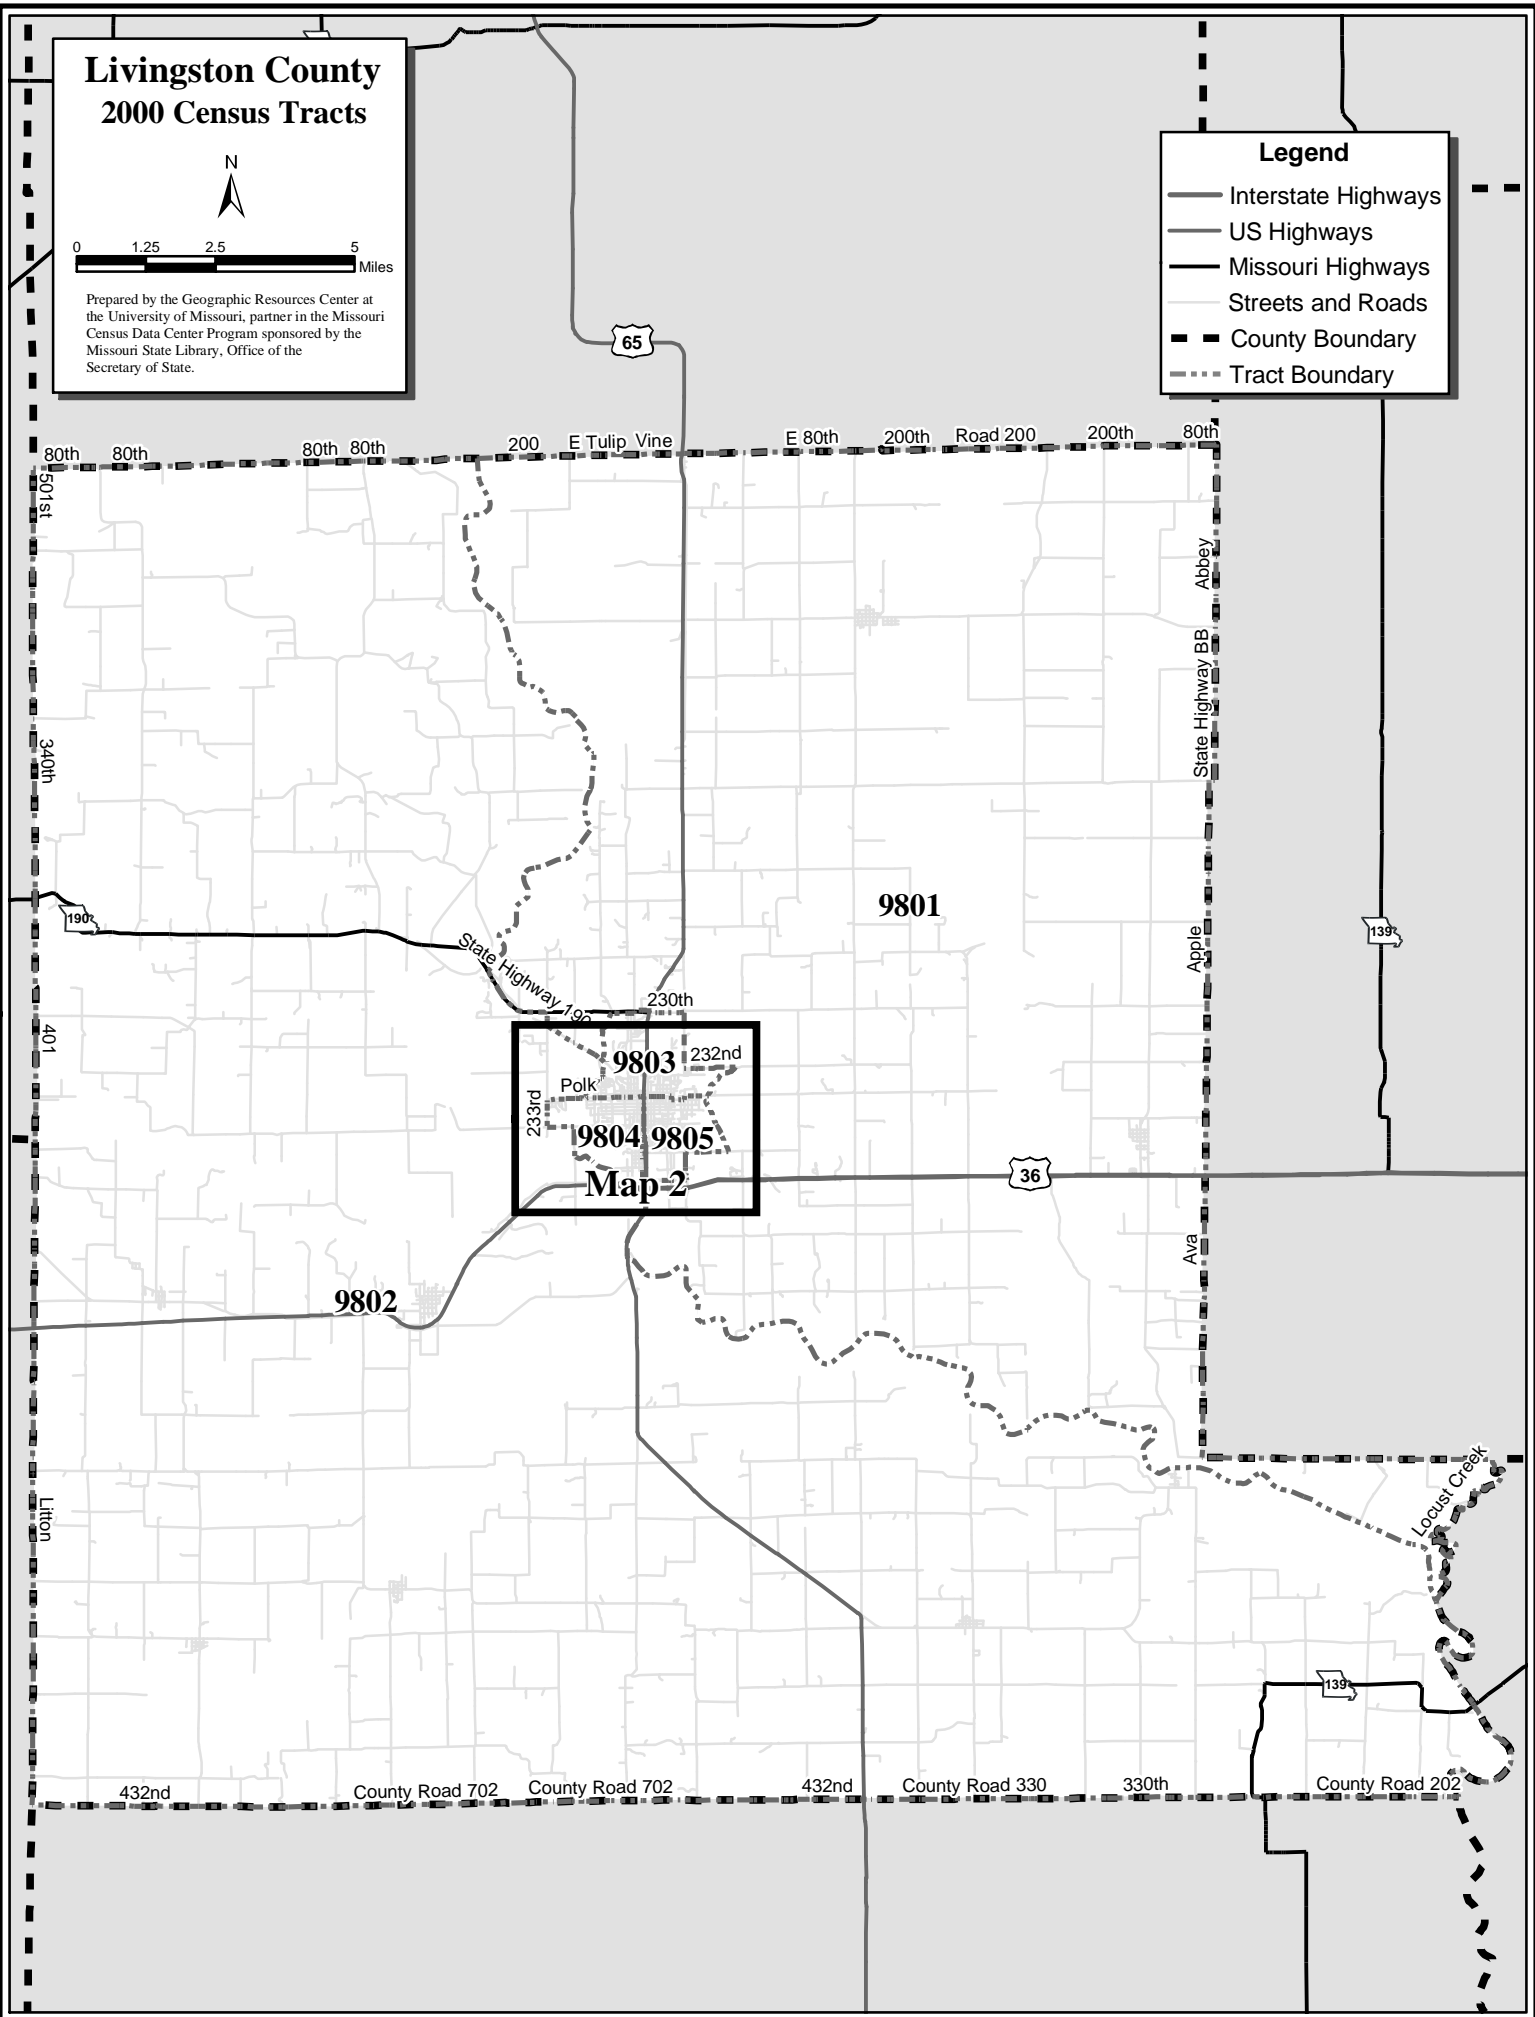

Livingston County 2000 Census Tracts

0 1.25 2.5 5 Miles

Prepared by the Geographic Resources Center at the University of Missouri, partner in the Missouri Census Data Center Program sponsored by the Missouri State Library, Office of the Secretary of State.

Legend

- Interstate Highways
- US Highways
- Missouri Highways
- Streets and Roads
- - - County Boundary
- - - - - Tract Boundary

**Livingston County
2000 Census Tracts
Map 2**

Prepared by the Geographic Resources Center at the University of Missouri, partner in the Missouri Census Data Center Program sponsored by the Missouri State Library, Office of the Secretary of State.

Legend

- Interstate Highways
- US Highways
- Missouri Highways
- Streets and Roads
- County Boundary
- - - Tract Boundary