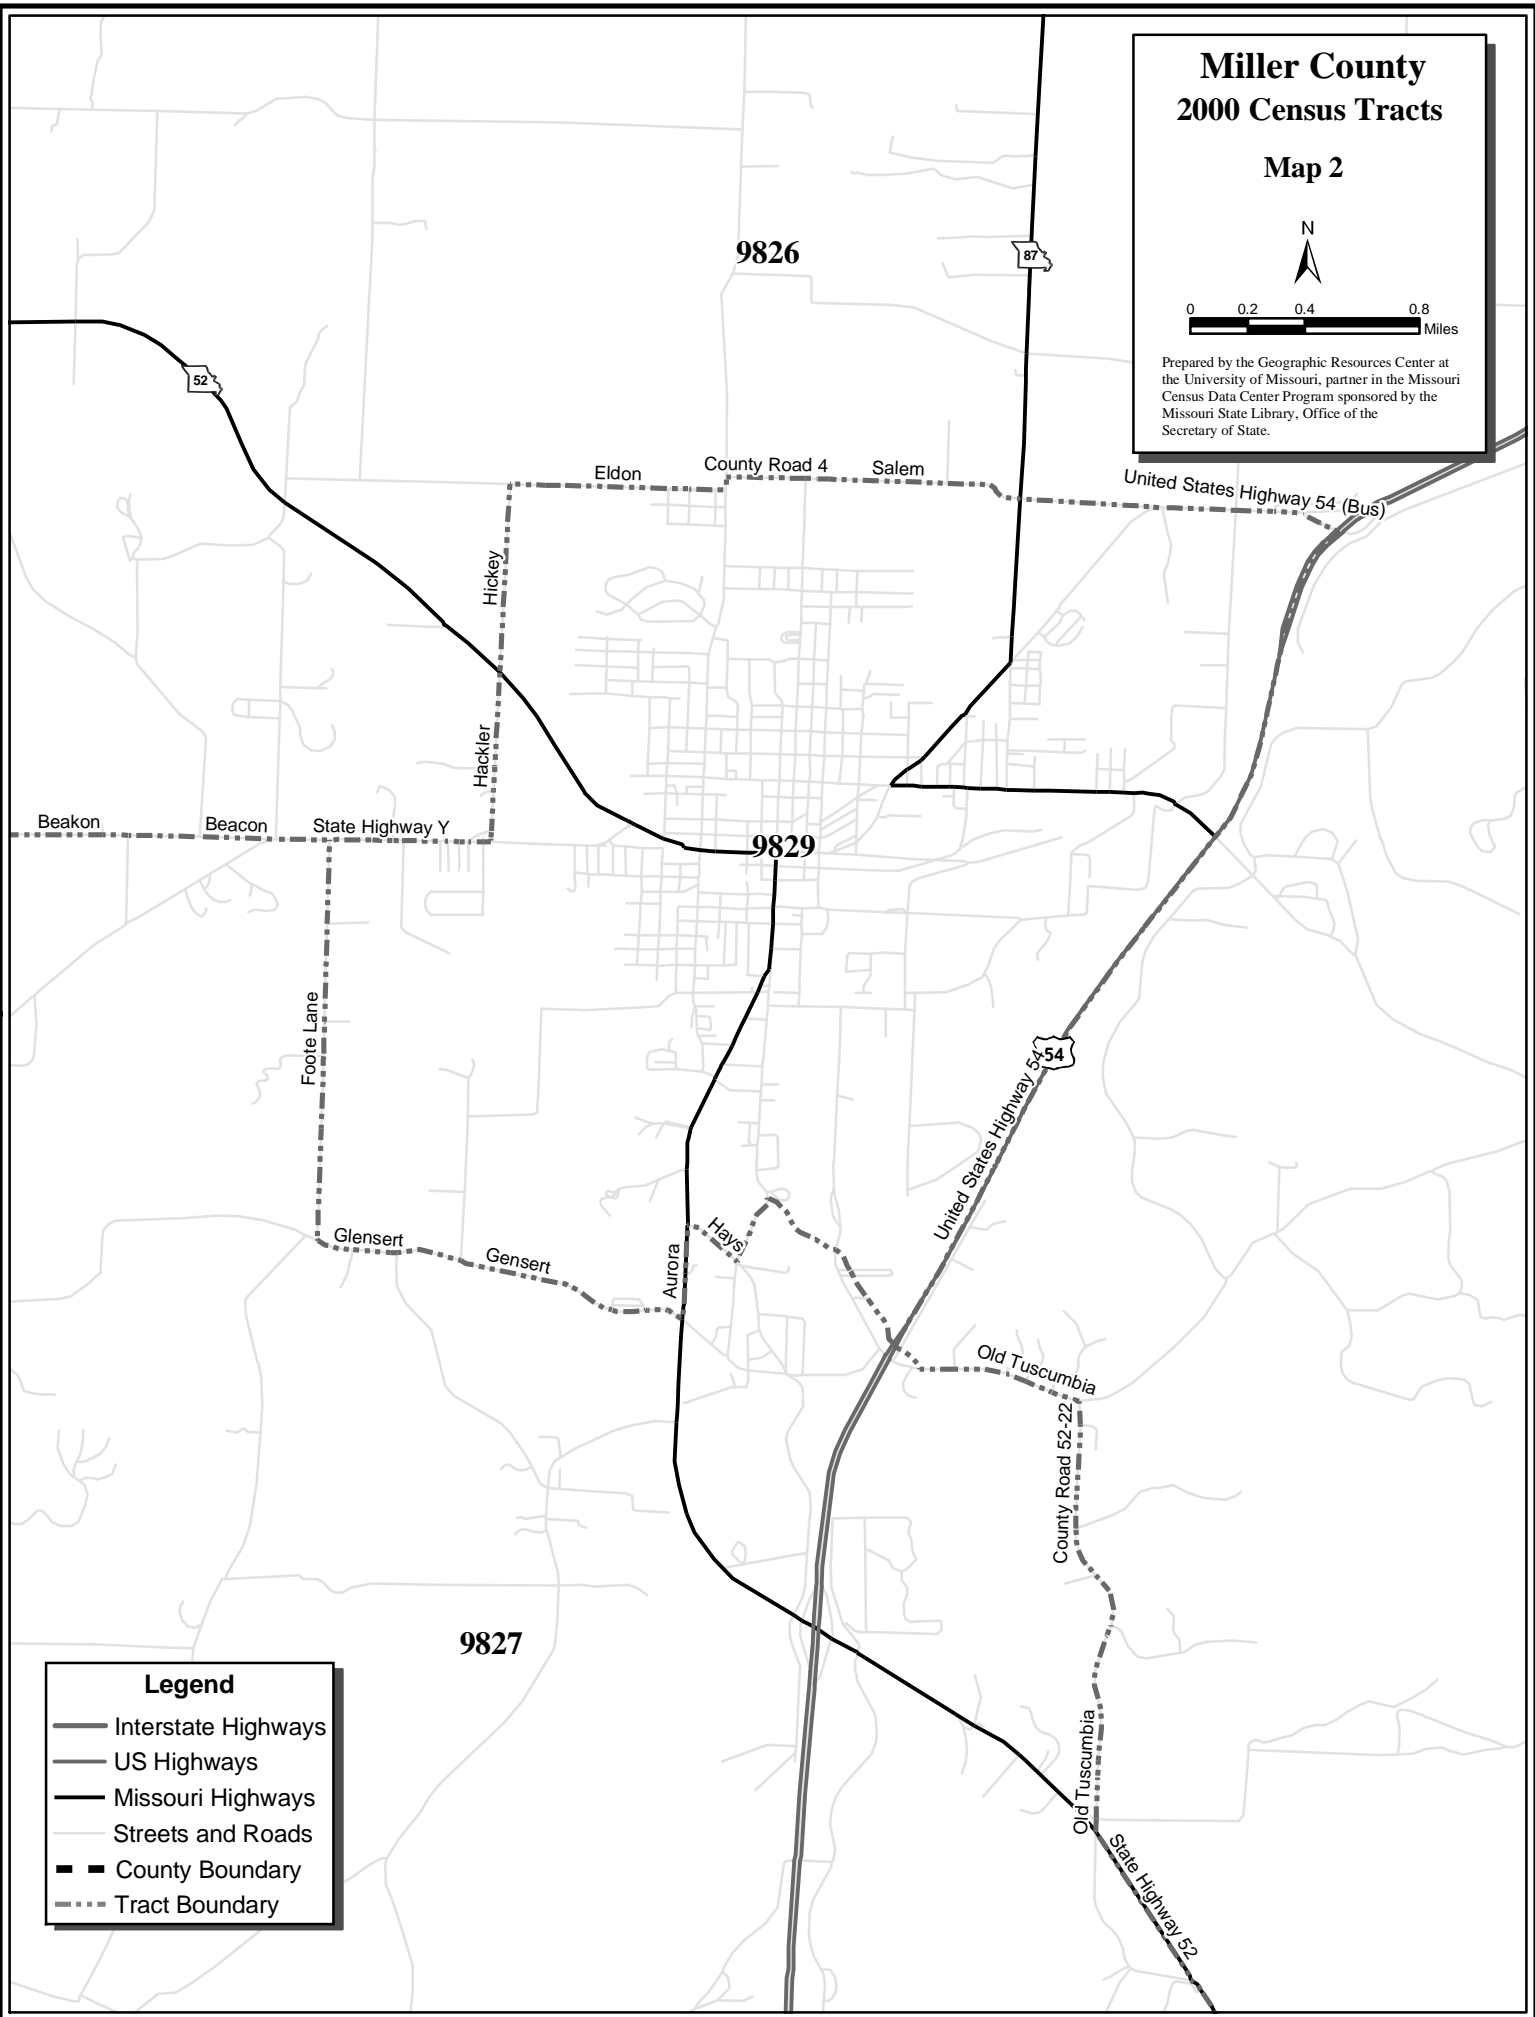

Legend

- Interstate Highways
- US Highways
- Missouri Highways
- Streets and Roads
- County Boundary
- Tract Boundary

Map 2

7

133

County Road 639

Miller County 2000 Census Tracts

Map 2

9826

9829

9827

Legend

- Interstate Highways
- US Highways
- Missouri Highways
- Streets and Roads
- ■ County Boundary
- Tract Boundary