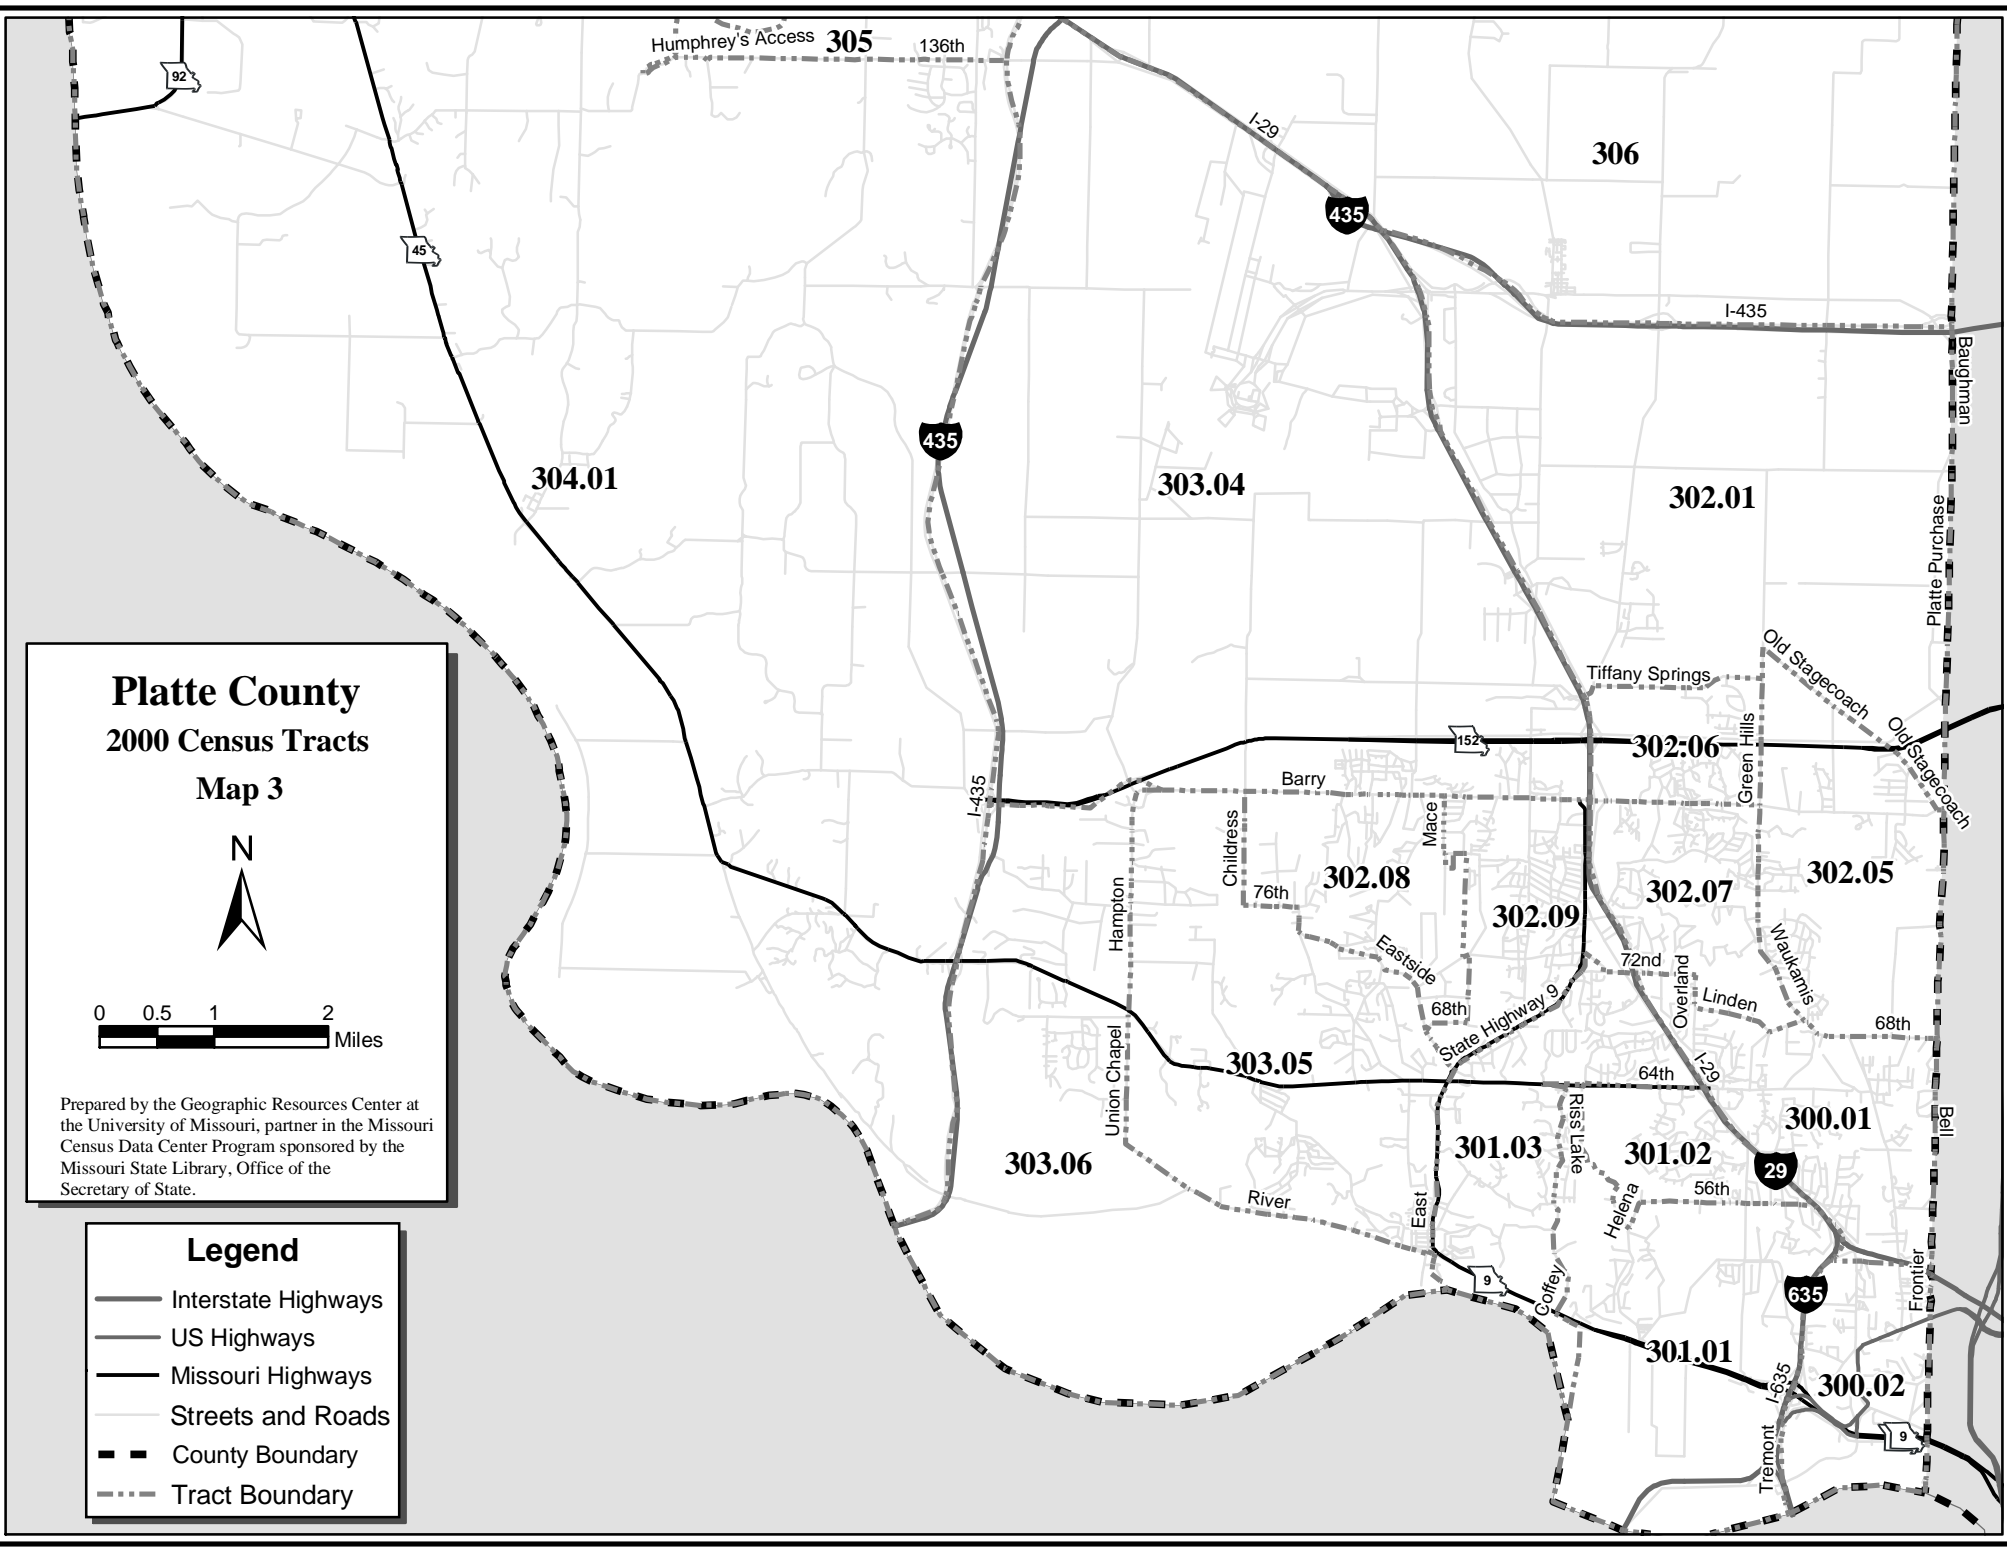

Platte County
2000 Census Tracts
Map 3

Prepared by the Geographic Resources Center at the University of Missouri, partner in the Missouri Census Data Center Program sponsored by the Missouri State Library, Office of the Secretary of State.

Legend

- Interstate Highways
- US Highways
- Missouri Highways
- Streets and Roads
- - - County Boundary
- · · Tract Boundary