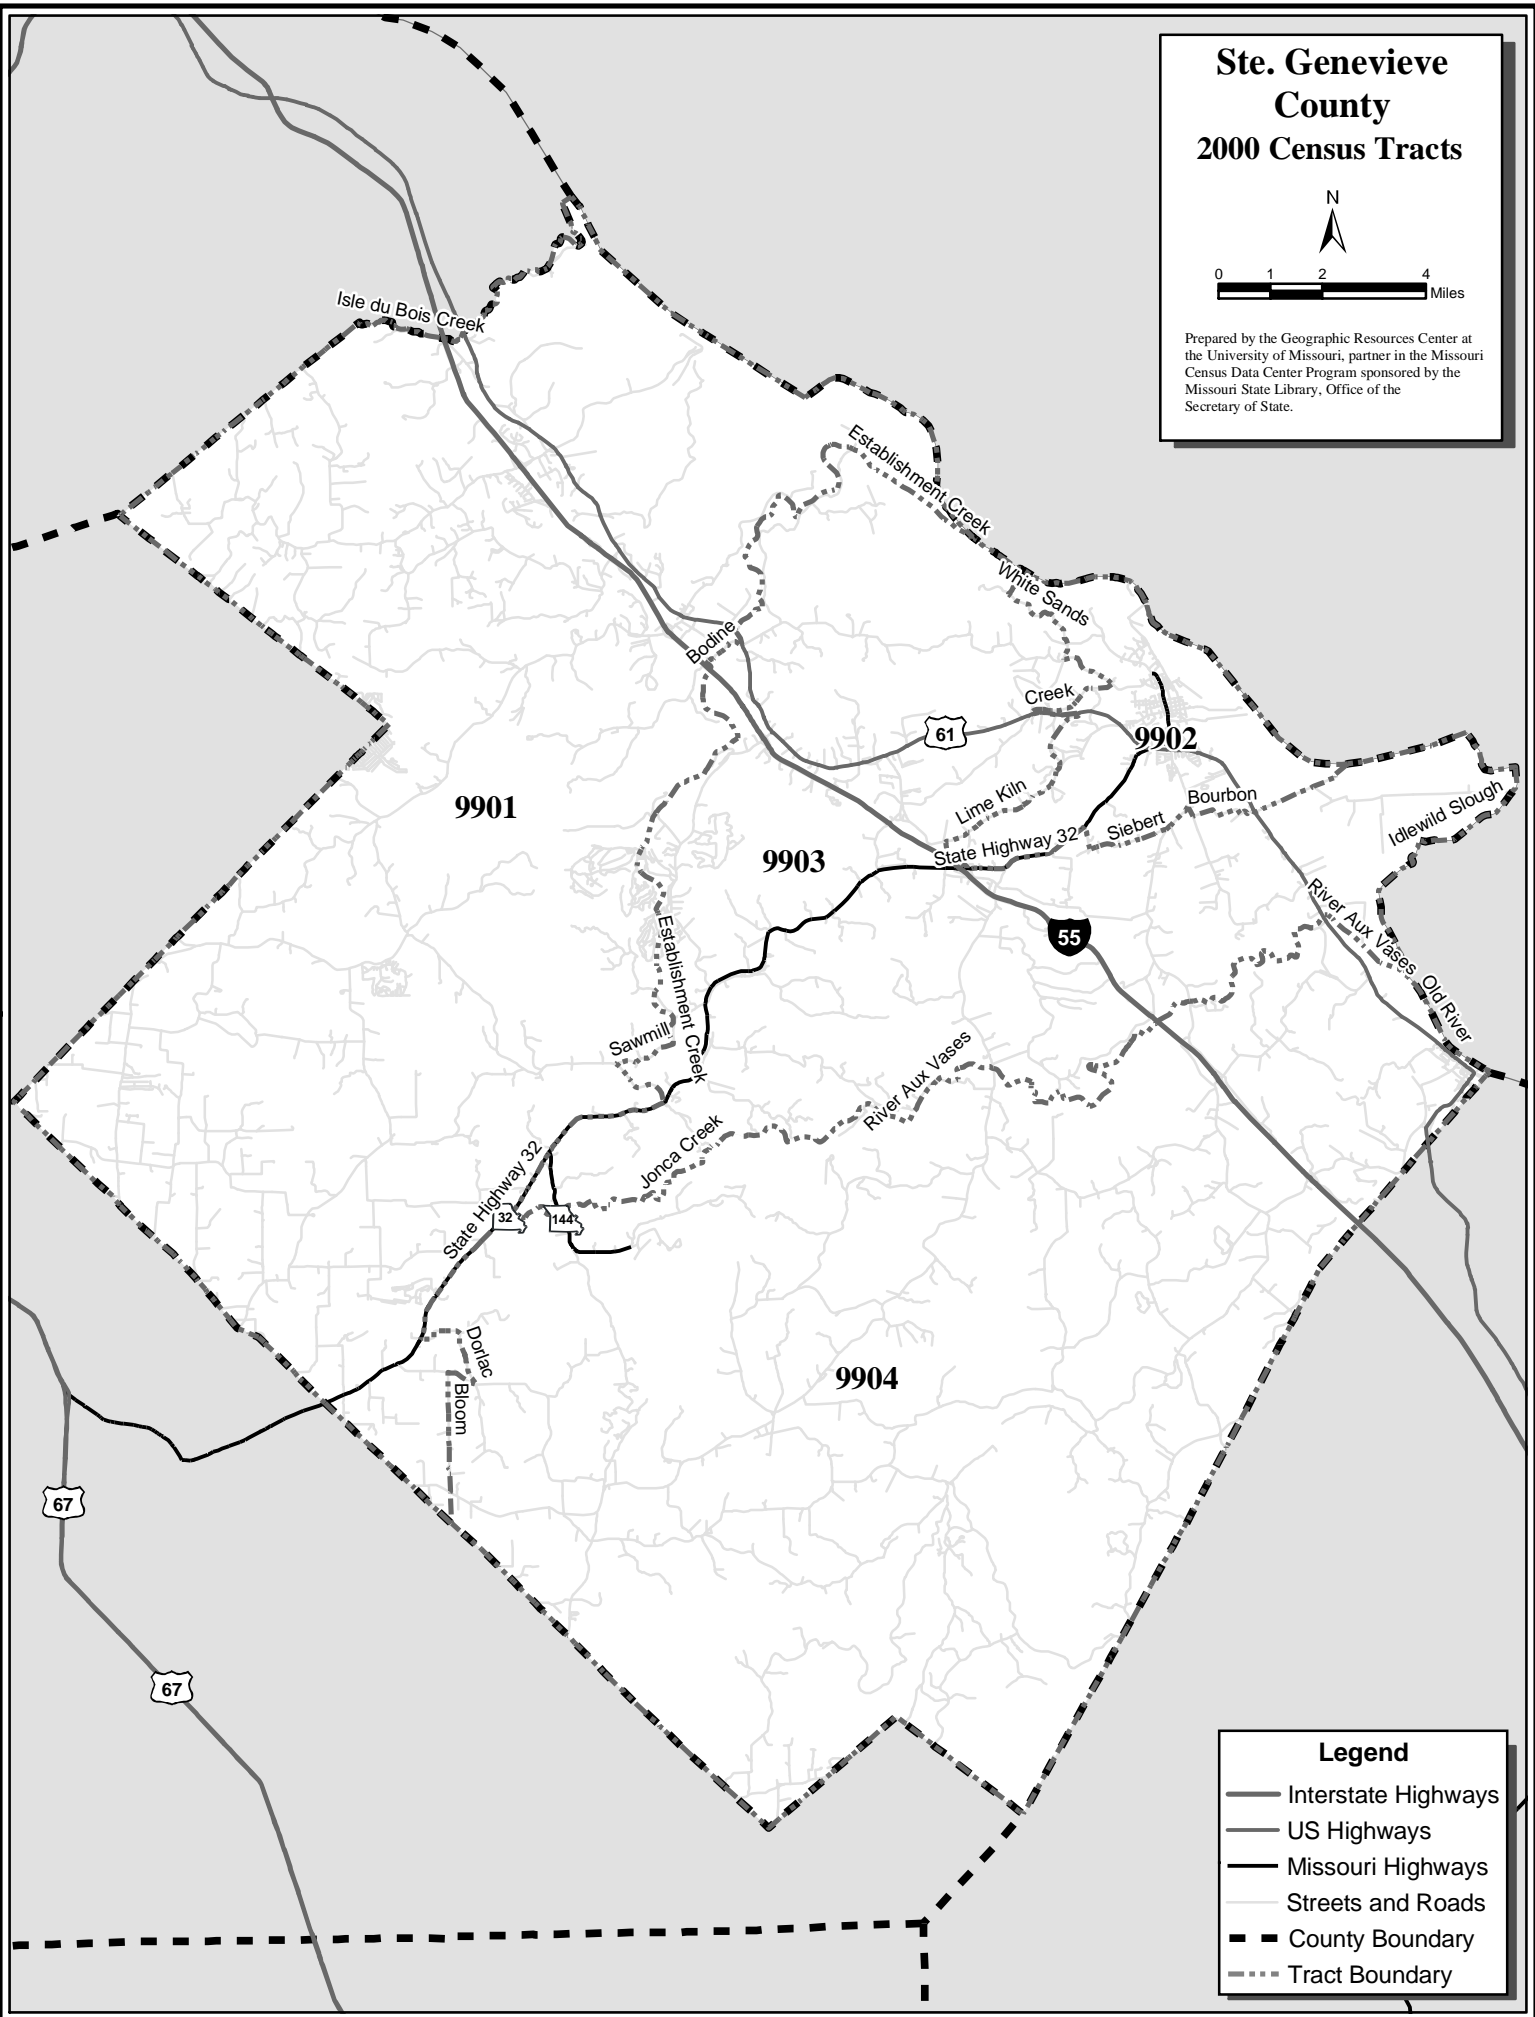

Ste. Genevieve County 2000 Census Tracts

Prepared by the Geographic Resources Center at the University of Missouri, partner in the Missouri Census Data Center Program sponsored by the Missouri State Library, Office of the Secretary of State.

Legend

- Interstate Highways
- US Highways
- Missouri Highways
- Streets and Roads
- County Boundary
- · - · - Tract Boundary