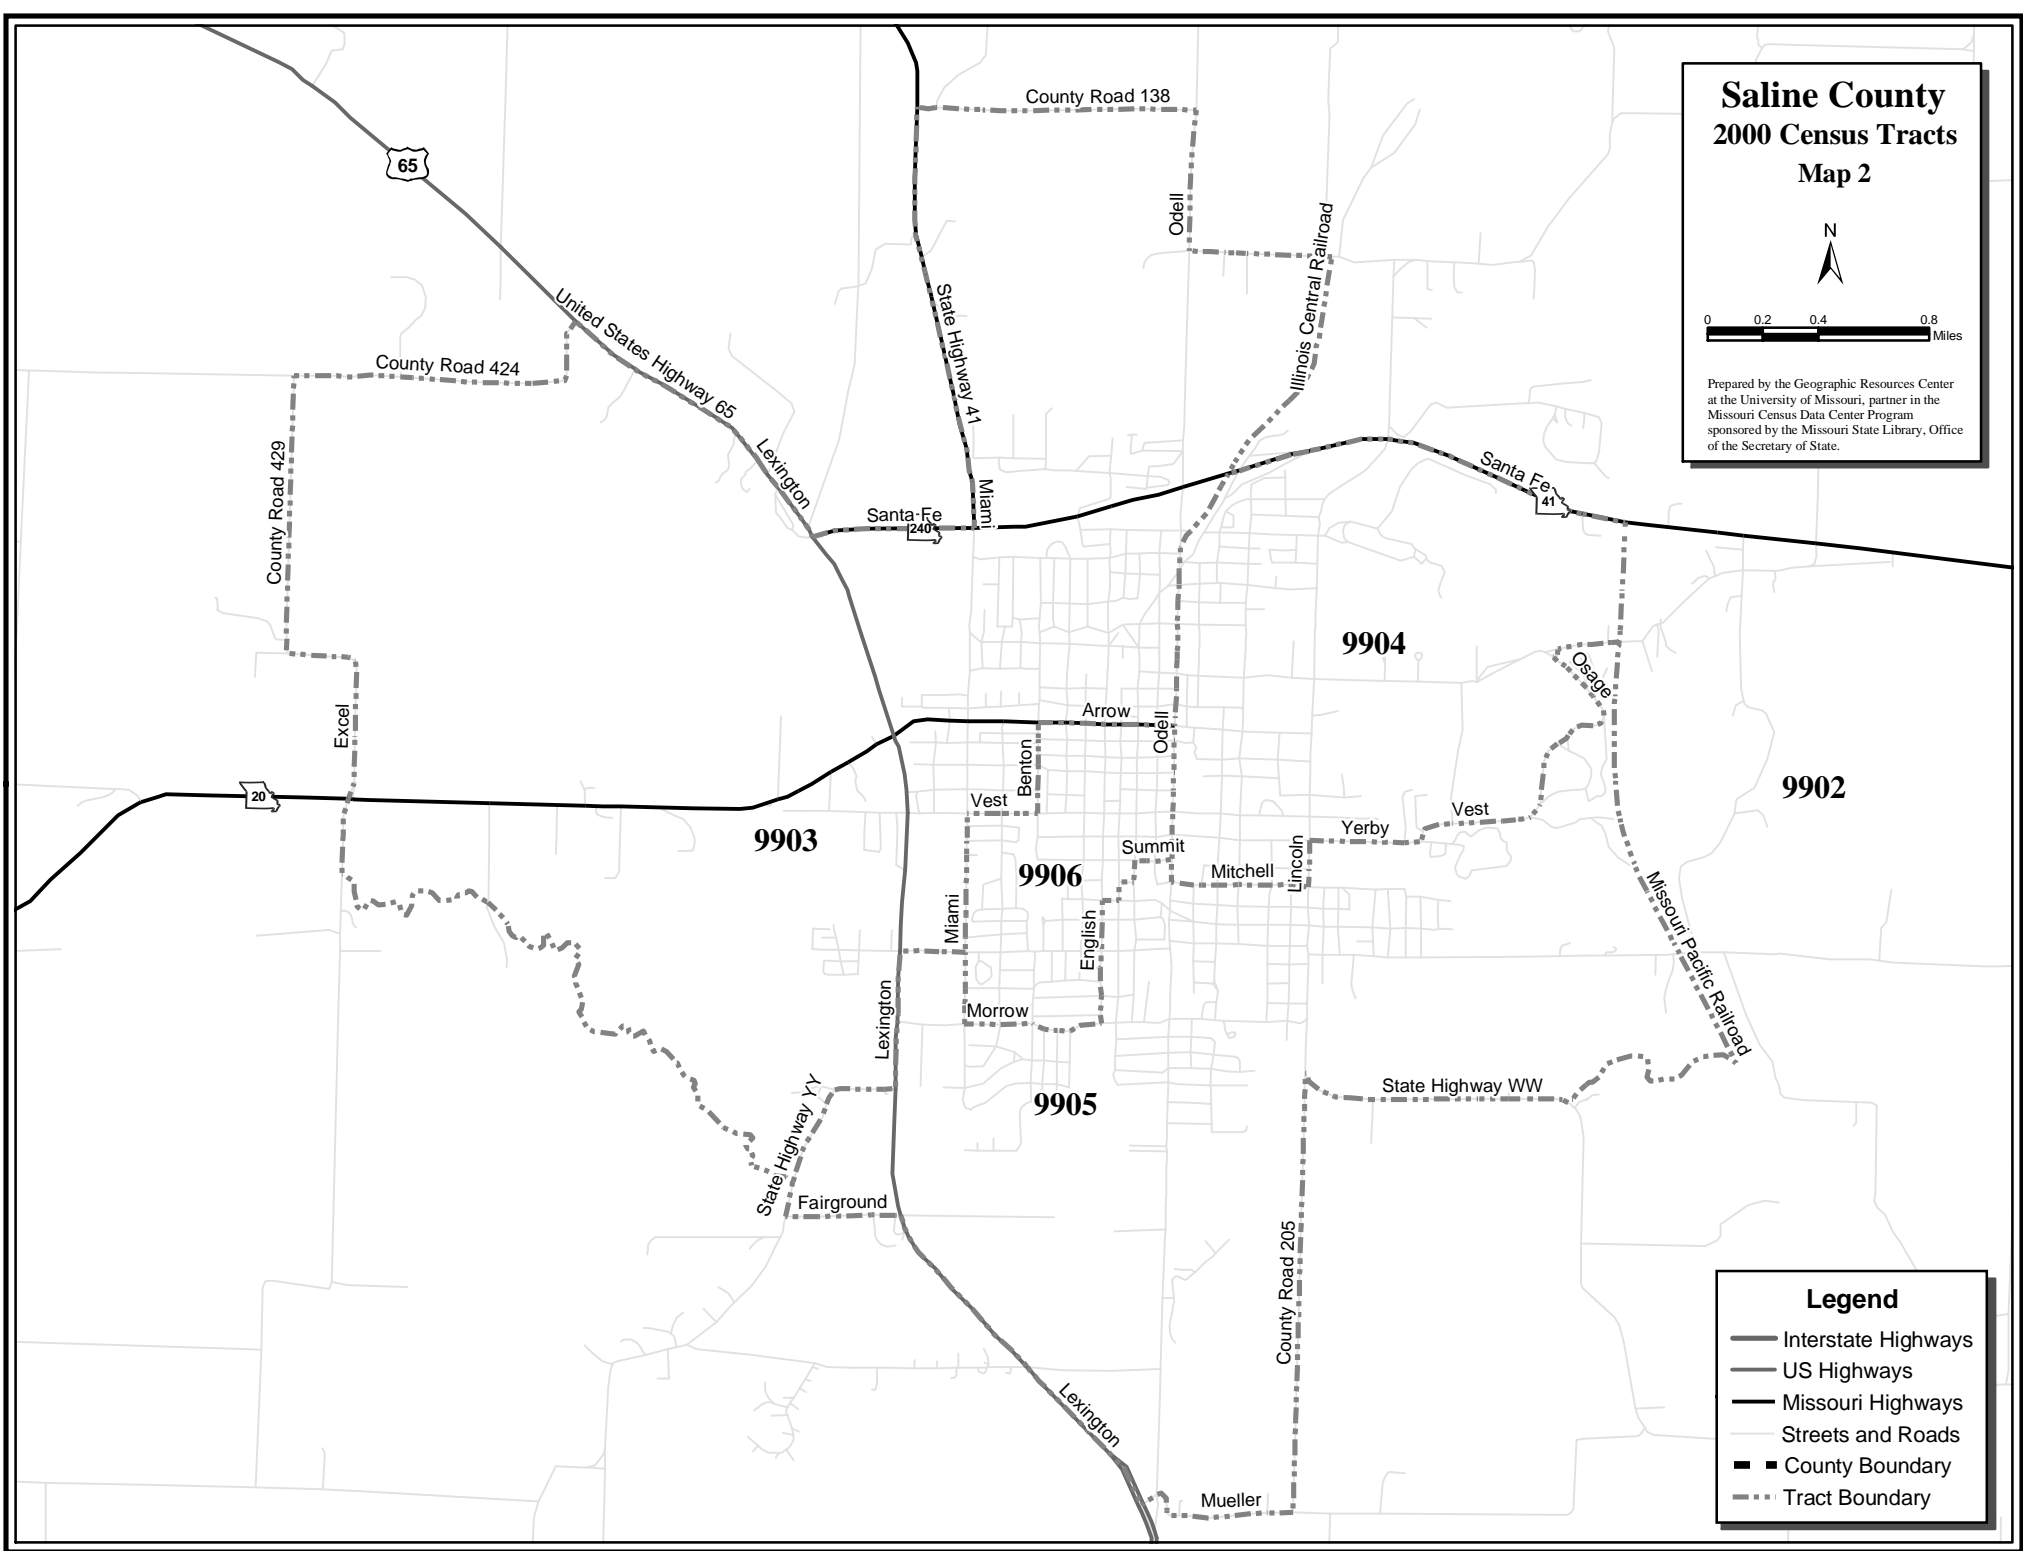

Saline County 2000 Census Tracts

Prepared by the Geographic Resources Center
at the University of Missouri, partner in the
Missouri Census Data Center Program
sponsored by the Missouri State Library, Office
of the Secretary of State.

Legend

- Interstate Highways
- US Highways
- Missouri Highways
- Streets and Roads
- County Boundary
- Tract Boundary

Saline County 2000 Census Tracts Map 2

Prepared by the Geographic Resources Center at the University of Missouri, partner in the Missouri Census Data Center Program sponsored by the Missouri State Library, Office of the Secretary of State.

Legend

- Interstate Highways
- US Highways
- Missouri Highways
- Streets and Roads
- County Boundary
- Tract Boundary