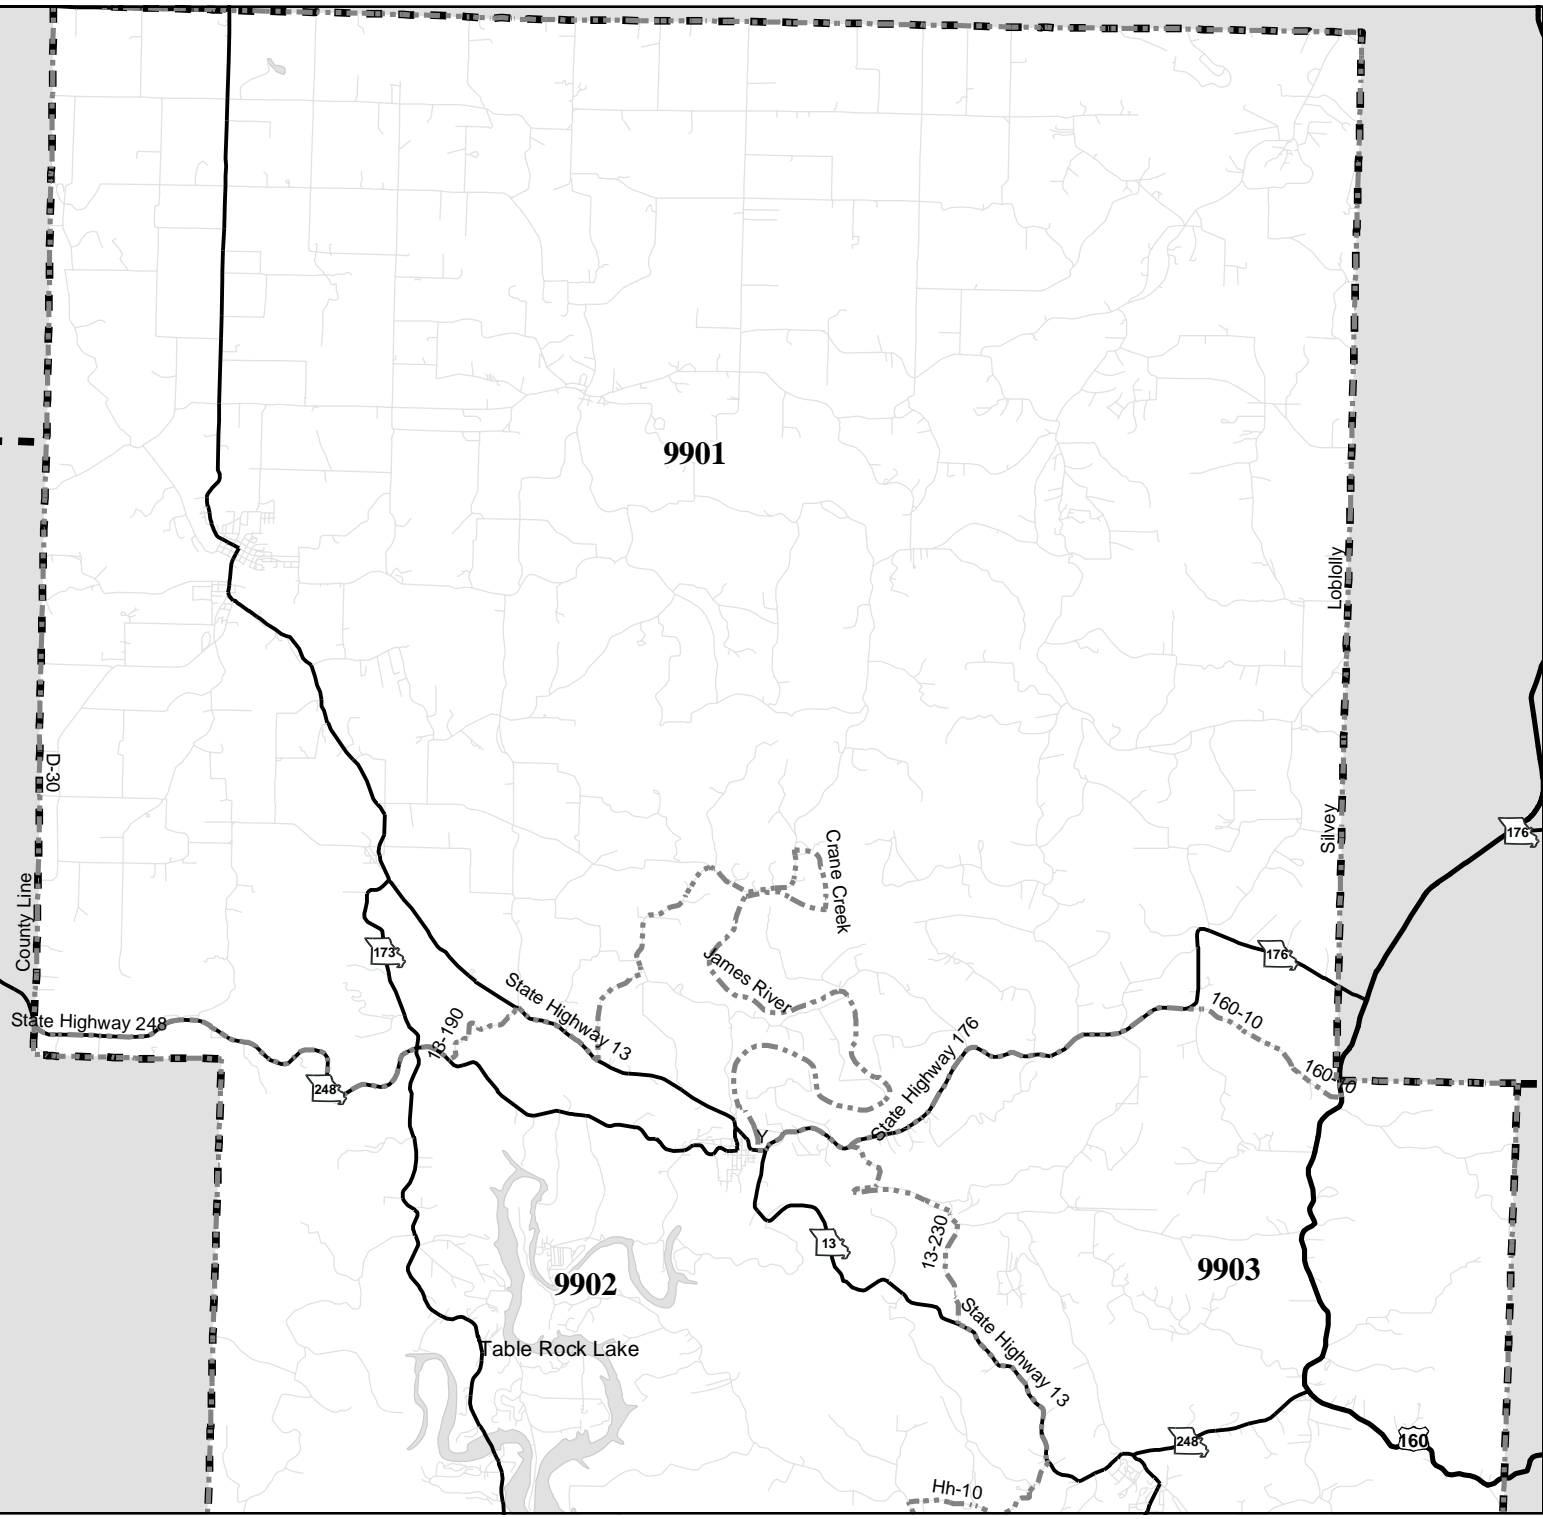

Stone County 2000 Census Tracts Overview Map

Prepared by the Geographic Resources Center at the University of Missouri, partner in the Missouri Census Data Center Program sponsored by the Missouri State Library, Office of the Secretary of State.

Legend

- US Highways
- Interstate Highways
- Missouri Highways
- - - County Boundary
- ▒ Rivers and Lakes

Stone County 2000 Census Tracts

Map 1

Prepared by the Geographic Resources Center at the University of Missouri, partner in the Missouri Census Data Center Program sponsored by the Missouri State Library, Office of the Secretary of State.

Legend

- Tract Boundary
- US Highways
- Interstate Highways
- Missouri Highways
- - - County Boundary
- Rivers and Lakes

Stone County 2000 Census Tracts

Map 2

Prepared by the Geographic Resources Center at the University of Missouri, partner in the Missouri Census Data Center Program sponsored by the Missouri State Library, Office of the Secretary of State.

Legend

- Tract Boundary
- US Highways
- Interstate Highways
- Missouri Highways
- - - County Boundary
- Rivers and Lakes