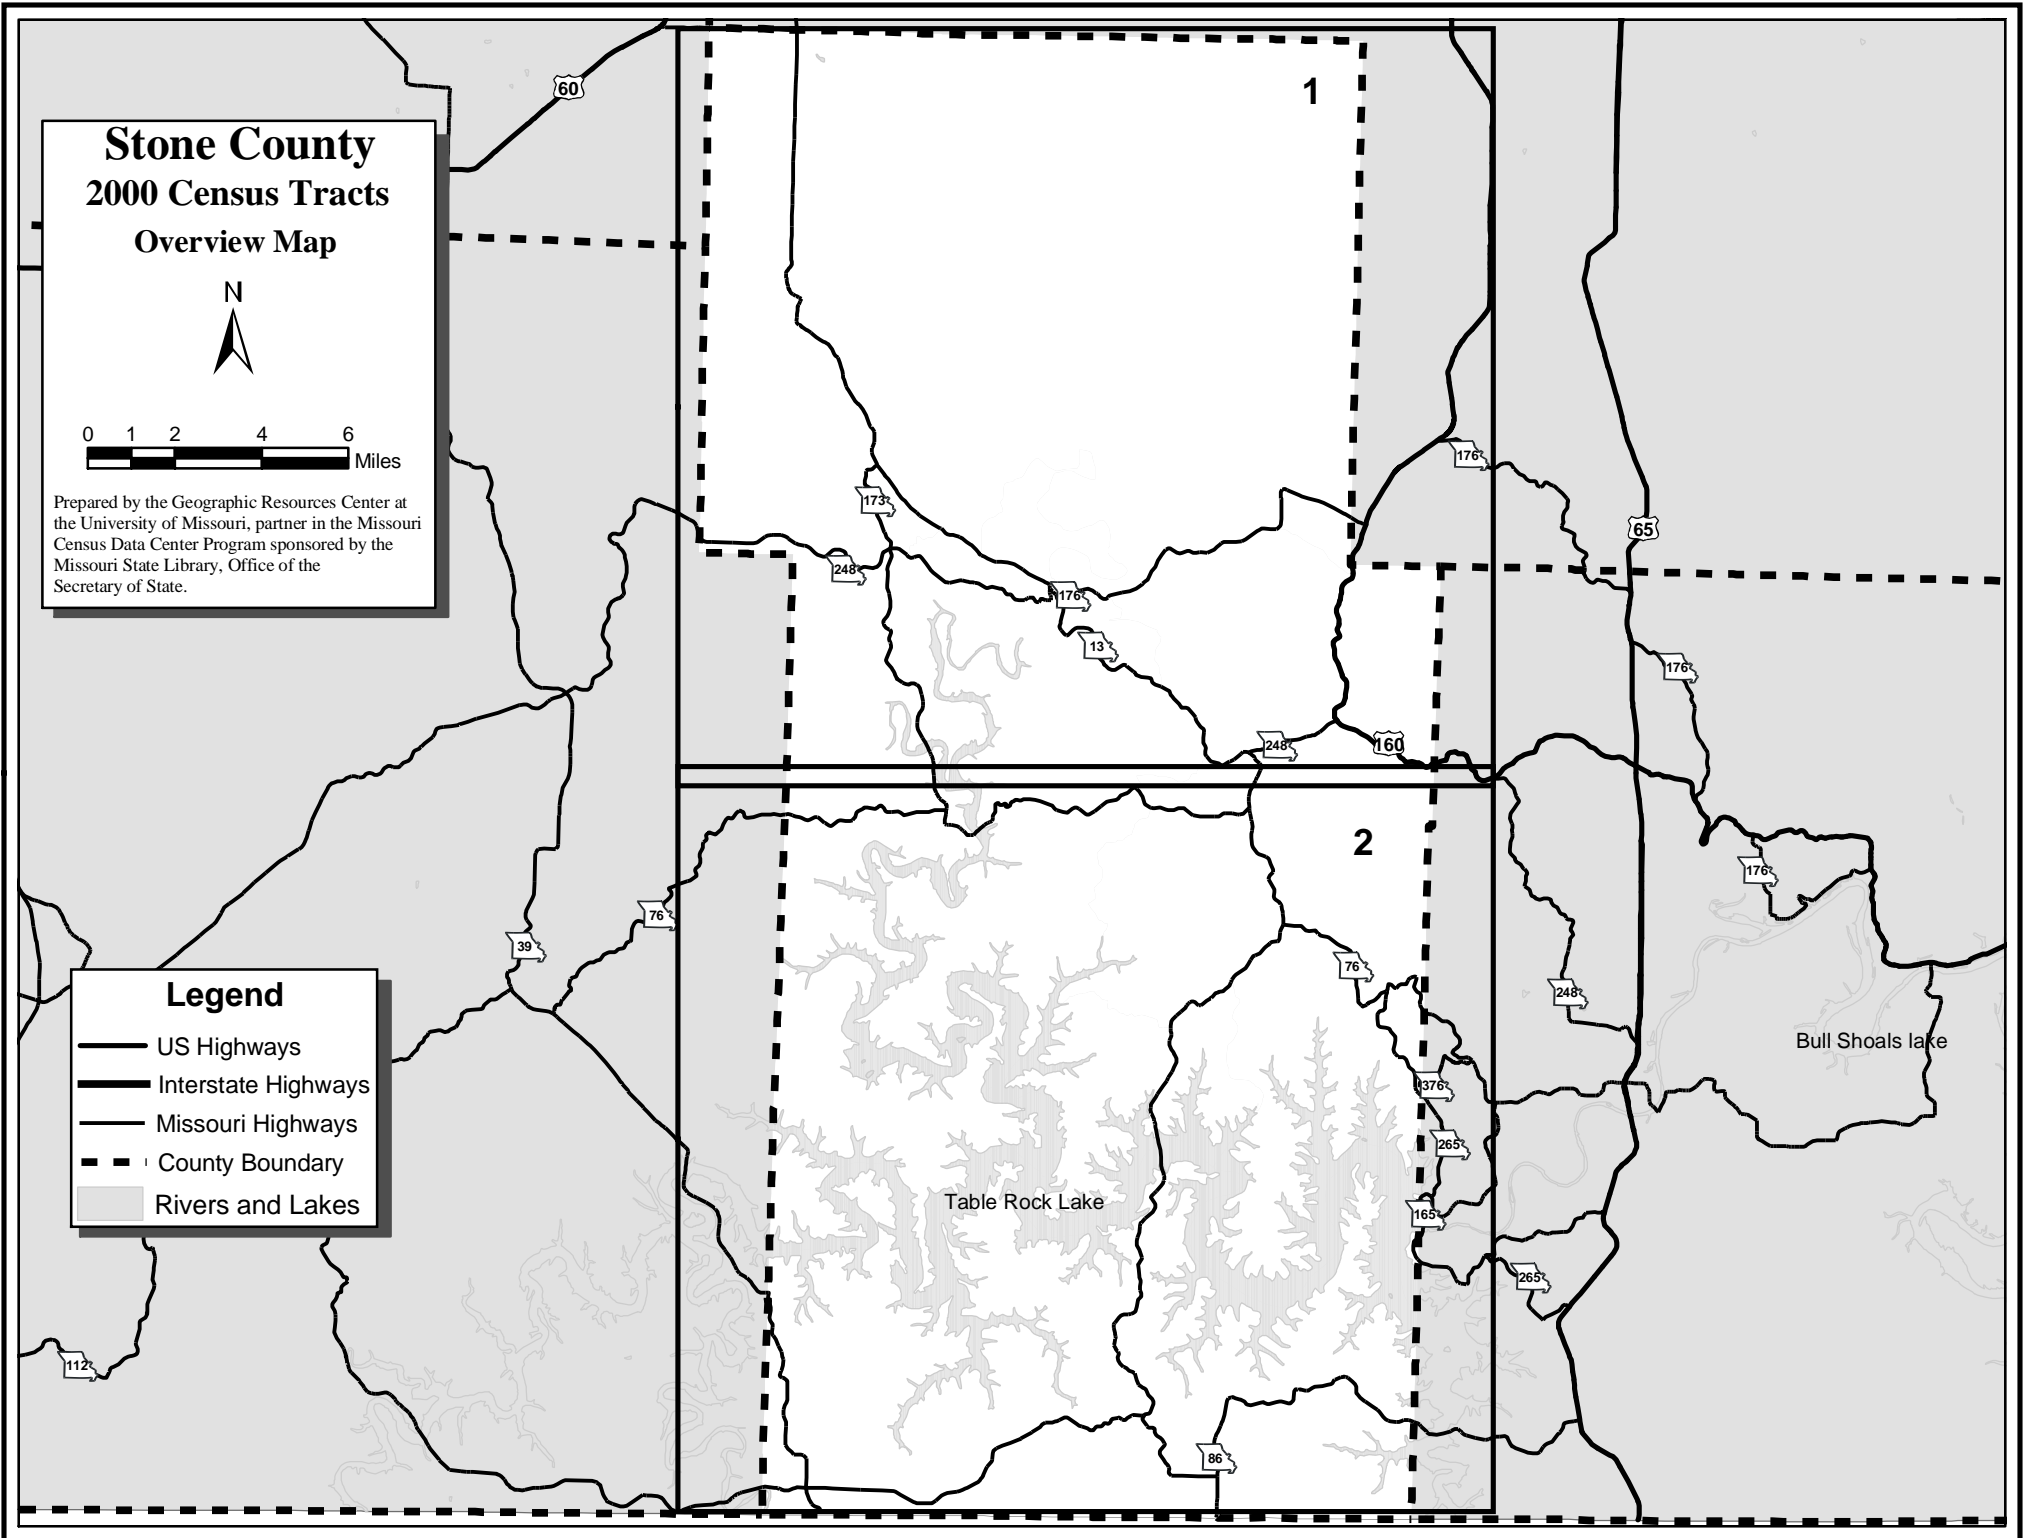

Stone County 2000 Census Tracts Overview Map

Prepared by the Geographic Resources Center at the University of Missouri, partner in the Missouri Census Data Center Program sponsored by the Missouri State Library, Office of the Secretary of State.

Legend

- US Highways
- Interstate Highways
- Missouri Highways
- - - County Boundary
- ▒ Rivers and Lakes

Stone County 2000 Census Tracts

Map 1

Prepared by the Geographic Resources Center at the University of Missouri, partner in the Missouri Census Data Center Program sponsored by the Missouri State Library, Office of the Secretary of State.

Legend

- Tract Boundary
- US Highways
- Interstate Highways
- Missouri Highways
- - - County Boundary
- Rivers and Lakes

Stone County 2000 Census Tracts

Map 2

Prepared by the Geographic Resources Center at the University of Missouri, partner in the Missouri Census Data Center Program sponsored by the Missouri State Library, Office of the Secretary of State.

Legend

- Tract Boundary
- US Highways
- Interstate Highways
- Missouri Highways
- - - County Boundary
- Rivers and Lakes