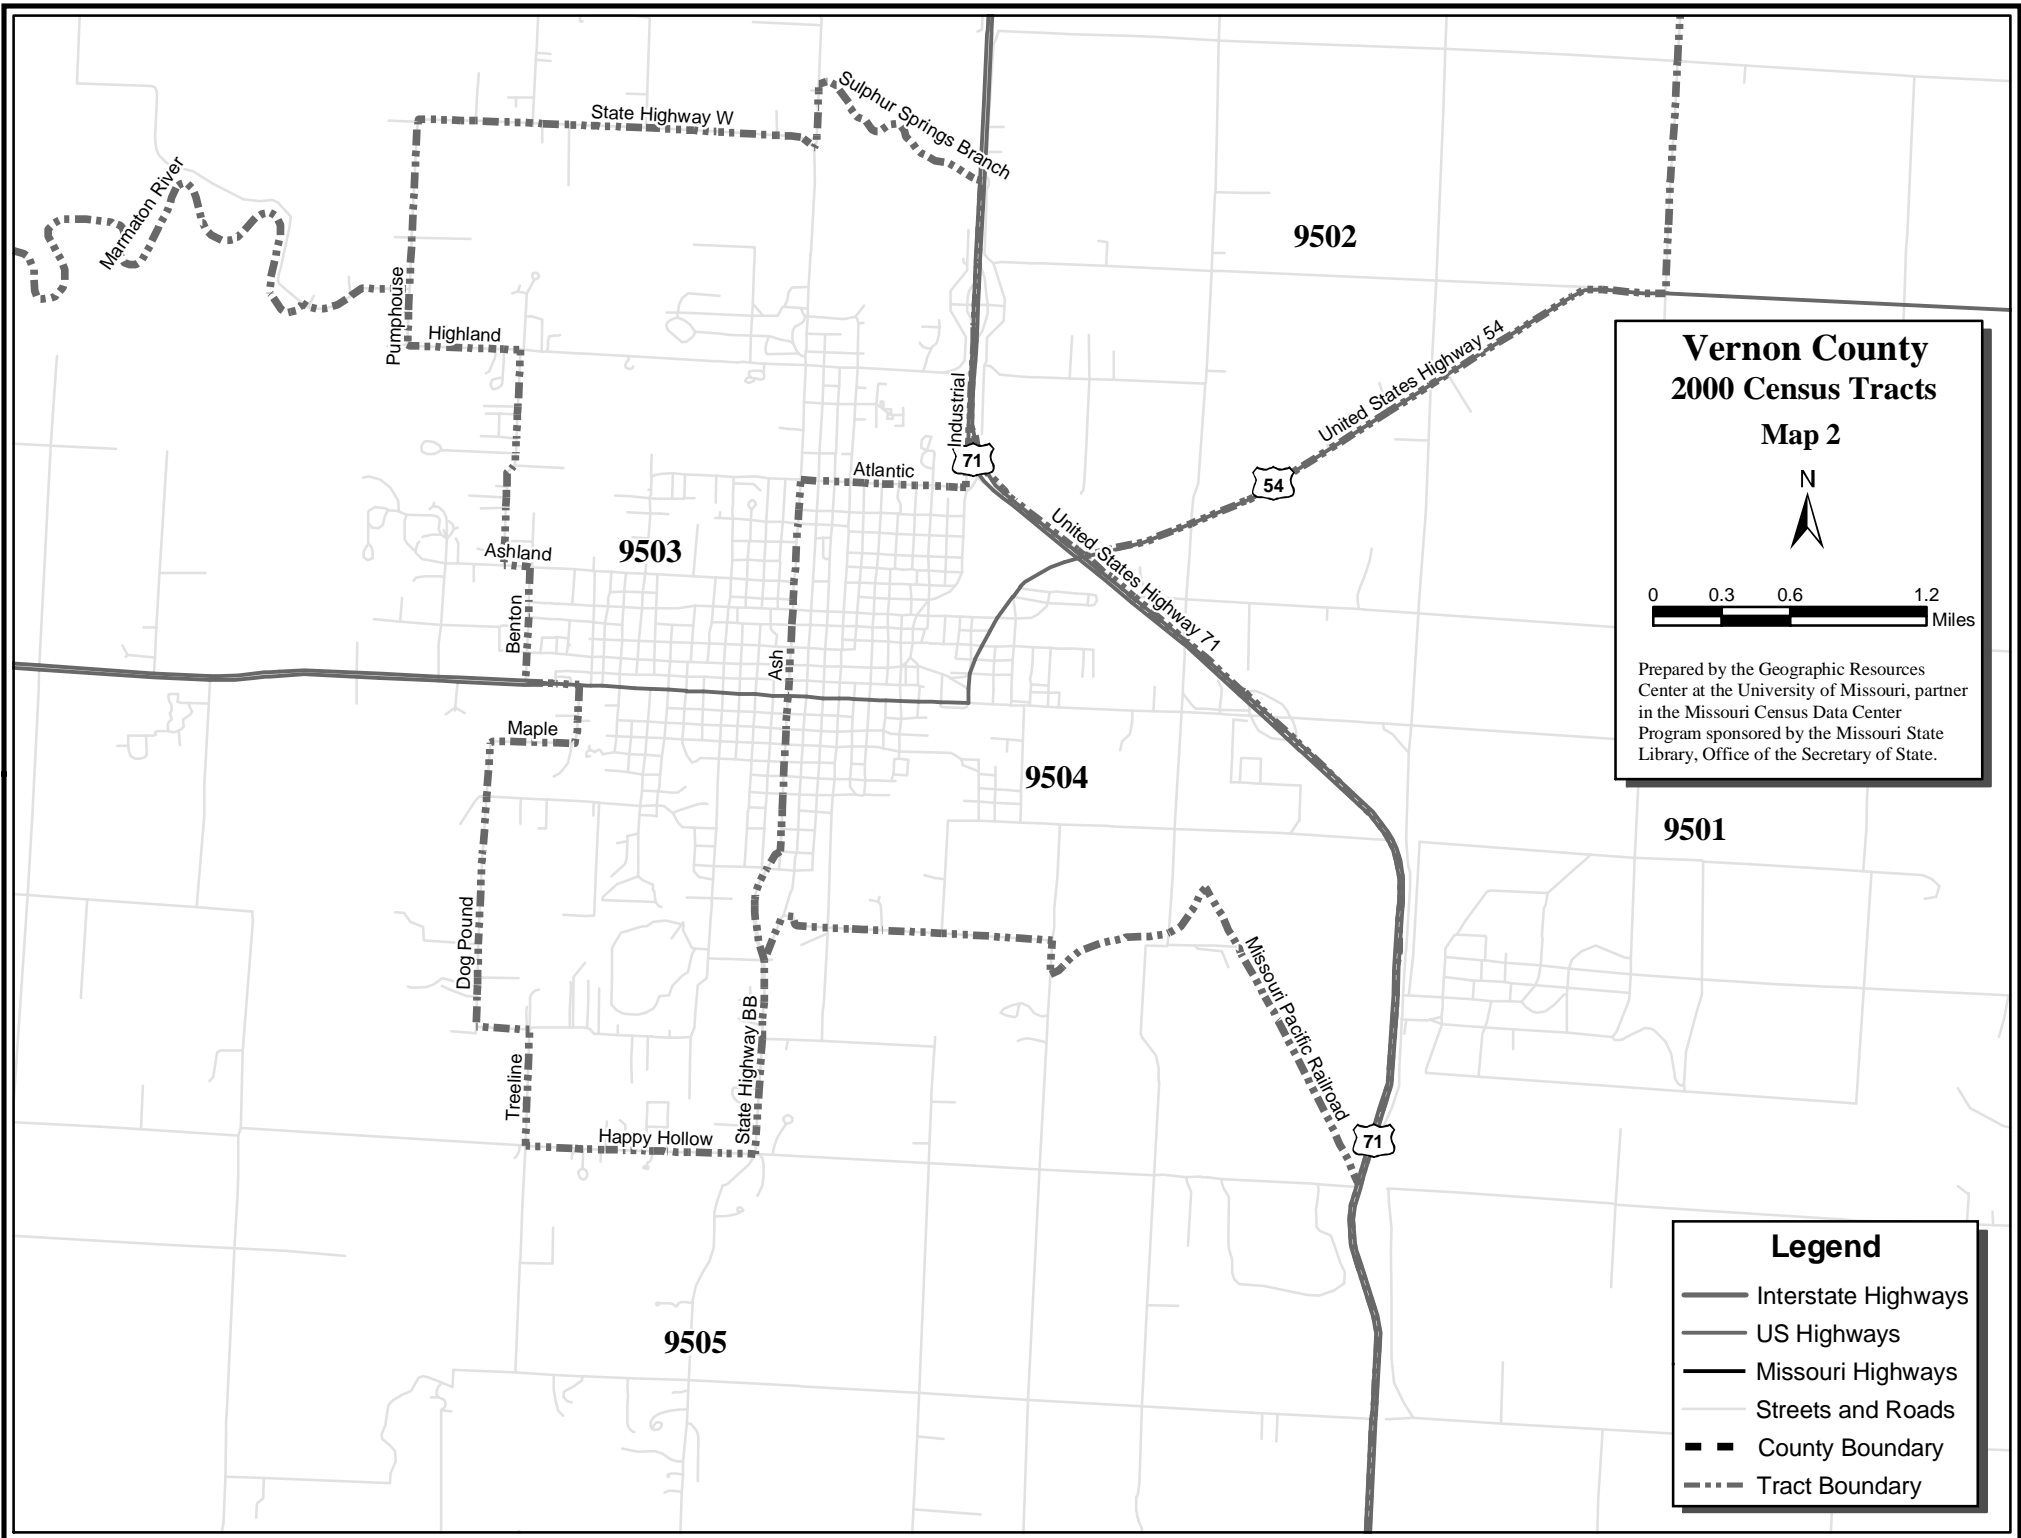

Vernon County 2000 Census Tracts

Prepared by the Geographic Resources Center at the University of Missouri, partner in the Missouri Census Data Center Program sponsored by the Missouri State Library, Office of the Secretary of State.

Legend

- Interstate Highways
- US Highways
- Missouri Highways
- Streets and Roads
- County Boundary
- Tract Boundary

Vernon County
2000 Census Tracts
Map 2

N

0 0.3 0.6 1.2
 Miles

Prepared by the Geographic Resources Center at the University of Missouri, partner in the Missouri Census Data Center Program sponsored by the Missouri State Library, Office of the Secretary of State.

Legend

- Interstate Highways
- US Highways
- Missouri Highways
- Streets and Roads
- - - County Boundary
- - - Tract Boundary